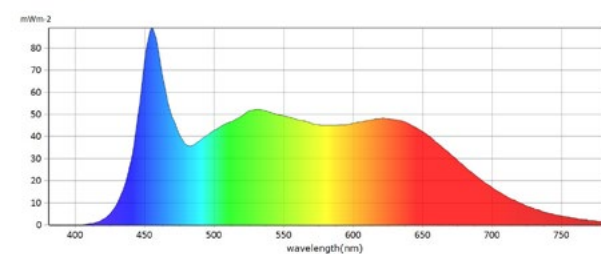

TM-30 Color Vector

Spectrum