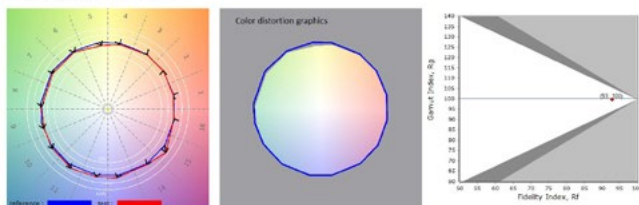

General Color Rendition