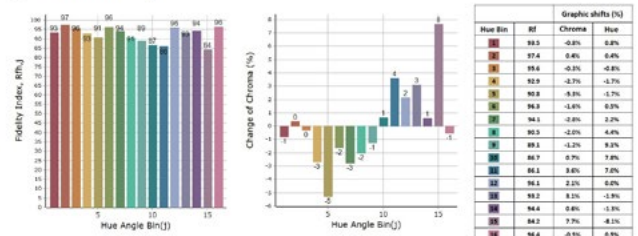

GEMINI 1X1 **HARD**

PHOTOMETRICS
5600K

DAYLIGHT	Footcandles	LUX
3.3ft / 1m	2500	27207
10ft / 3m	283	3023
16ft / 5m	101	1088.3
32ft / 10m	25	273

CRI Chart

TLCI Charts

Gemini 1x1 Hard 5600K: CCT = D5904 (-0.3)
TLCI-2012 : 98 (D5904)

EBU : TLCI-2012
Litepanels

TM-30 Color Vector

Spectrum

General Color Rendition

Color Rendition by Hue

Color Fidelity by Sample