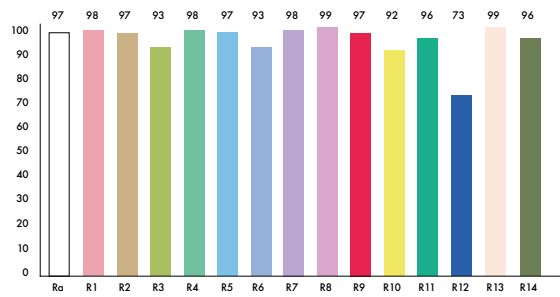

Daylight 5600K

Tungsten 3200K

CRI 5600K

CRI 3200K

Spectrum

Spectrum

General Color Rendition

General Color Rendition