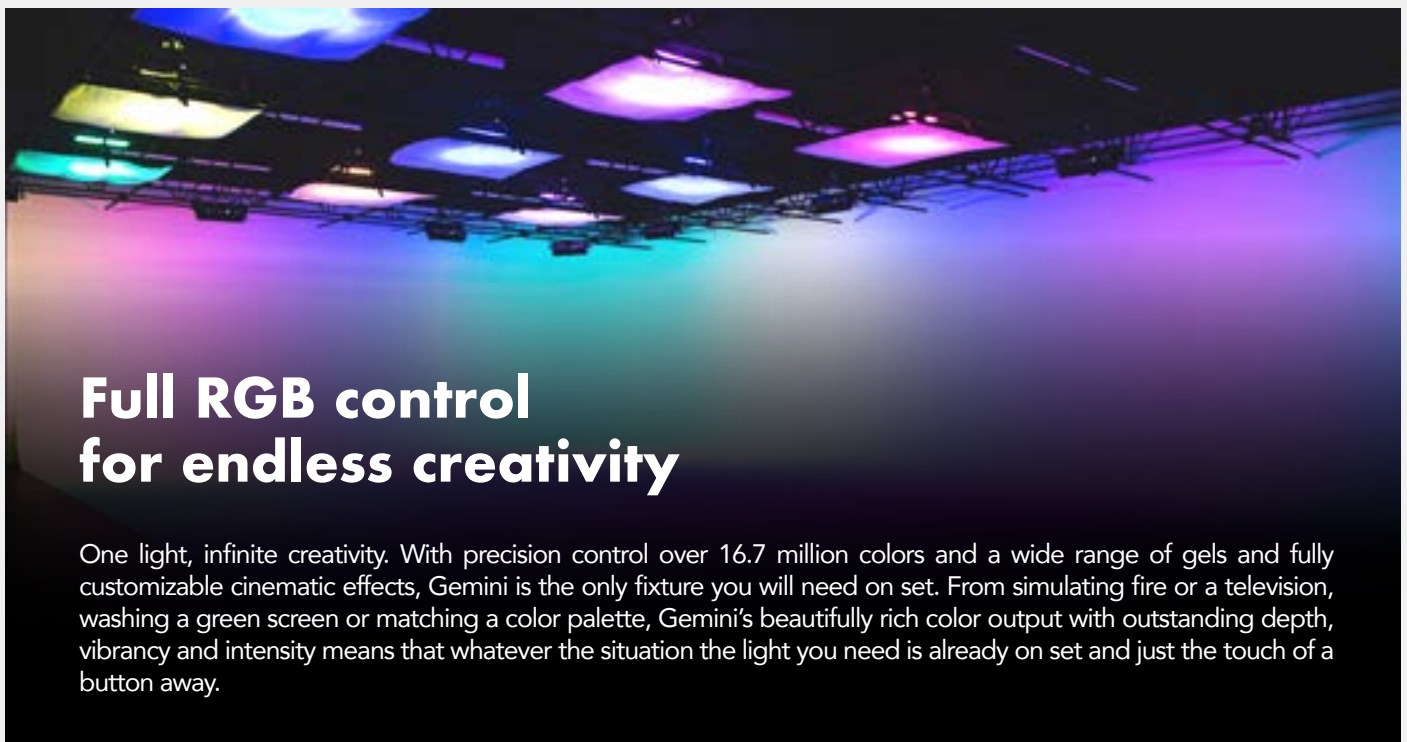

Full RGB control for endless creativity

One light, infinite creativity. With precision control over 16.7 million colors and a wide range of gels and fully customizable cinematic effects, Gemini is the only fixture you will need on set. From simulating fire or a television, washing a green screen or matching a color palette, Gemini's beautifully rich color output with outstanding depth, vibrancy and intensity means that whatever the situation the light you need is already on set and just the touch of a button away.