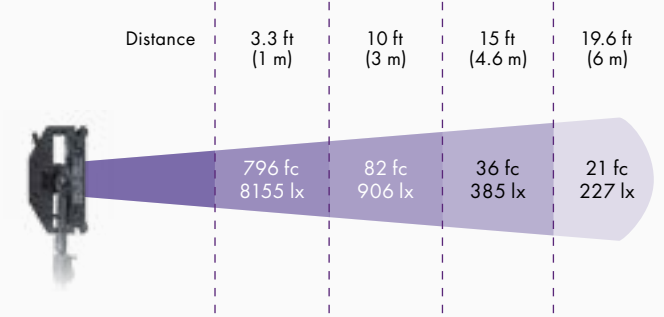

Tungsten 3200K