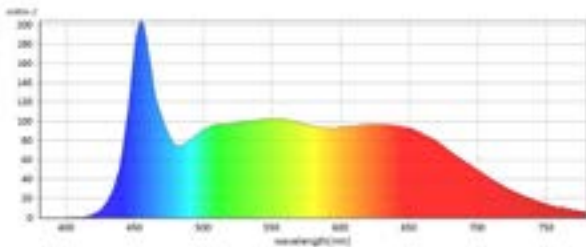

Daylight 5600K

Tungsten 3200K

CRI 5600K

CRI 3200K

Spectrum

Spectrum

General Color Rendition

General Color Rendition

PART NUMBERS	EU	UK	US	Bare Ends
Standard Yoke	940-1101	940-1201	940-1301	940-1401
Pole Operated	940-1111	940-1211	940-1311	940-1411

Optical

- **LED Panel:** RGBWW
- **Beam angle (no diffuser):** 93°
- **Beam angle with Domed Diffuser:** >100°
- **CCT Range:** 2,700-10,000K
- **Daylight (5600K) (Lux @10ft/3m):** 1079
- **Tungsten (3200K) (Lux @10ft/3m):** 906
- **RED (Lux @10ft/3m):** 112
- **GREEN (Lux @10ft/3m):** 203
- **BLUE (Lux @10ft/3m):** 43
- **TLCI / CRI (average):** 99
- **+/- Green-Magenta Adjustment:** Continuously Variable
- **Included Diffusion:** Fixed