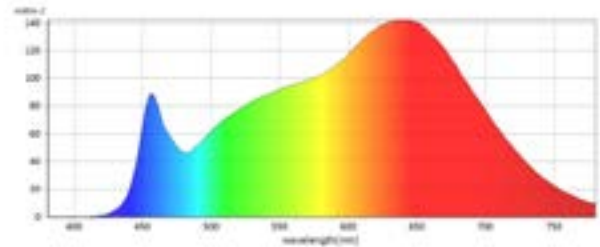

Daylight 5600K

Tungsten 3200K

CRI 5600K

CRI 3200K

Spectrum

Spectrum

General Color Rendition

General Color Rendition

PART NUMBERS	EU	UK	US	Bare Ends
Standard Yoke	940-1101	940-1201	940-1301	940-1401
Pole Operated	940-1111	940-1211	940-1311	940-1411

Optical

- **LED Panel:** RGBWW
- **Beam angle (no diffuser):** 93°
- **Beam angle with Domed Diffuser:** >100°
- **CCT Range:** 2,700-10,000K
- **Daylight (5600K) (Lux @10ft/3m):** 1079
- **Tungsten (3200K) (Lux @10ft/3m):** 906
- **RED (Lux @10ft/3m):** 112
- **GREEN (Lux @10ft/3m):** 203
- **BLUE (Lux @10ft/3m):** 43
- **TLCI / CRI (average):** 99
- **+/- Green-Magenta Adjustment:** Continuously Variable
- **Included Diffusion:** Fixed