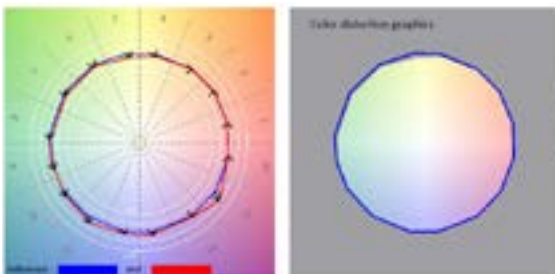

Daylight 5600K

Tungsten 3200K

CRI 5600K

CRI 3200K

Spectrum

Spectrum

General Color Rendition

General Color Rendition

PART NUMBERS	EU	UK	US	Bare Ends
Standard Yoke	940-1101	940-1201	940-1301	940-1401
Pole Operated	940-1111	940-1211	940-1311	940-1411

Optical

- **LED Panel:** RGBWW
- **Beam angle (no diffuser):** 93°
- **Beam angle with Domed Diffuser:** >100°
- **CCT Range:** 2,700-10,000K
- **Daylight (5600K) (Lux @10ft/3m):** 1079
- **Tungsten (3200K) (Lux @10ft/3m):** 906
- **RED (Lux @10ft/3m):** 112
- **GREEN (Lux @10ft/3m):** 203
- **BLUE (Lux @10ft/3m):** 43
- **TLCI / CRI (average):** 99
- **+/- Green-Magenta Adjustment:** Continuously Variable
- **Included Diffusion:** Fixed