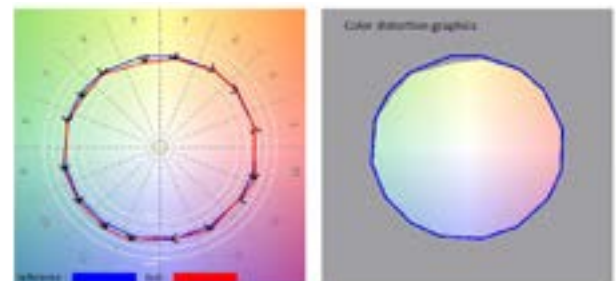

Daylight 5600K

Tungsten 3200K

CRI 5600K

CRI 3200K

Spectrum

Spectrum

General Color Rendition

General Color Rendition

PART NUMBERS	EU	UK	US	Bare Ends
Standard Yoke	940-1101	940-1201	940-1301	940-1401
Pole Operated	940-1111	940-1211	940-1311	940-1411

Optical

- **LED Panel:** RGBWW
- **Beam angle (no diffuser):** 93°
- **Beam angle with Domed Diffuser:** >100°
- **CCT Range:** 2,700-10,000K
- **Daylight (5600K) (Lux @10ft/3m):** 1079
- **Tungsten (3200K) (Lux @10ft/3m):** 906
- **RED (Lux @10ft/3m):** 112
- **GREEN (Lux @10ft/3m):** 203
- **BLUE (Lux @10ft/3m):** 43
- **TLCI / CRI (average):** 99
- **+/- Green-Magenta Adjustment:** Continuously Variable
- **Included Diffusion:** Fixed