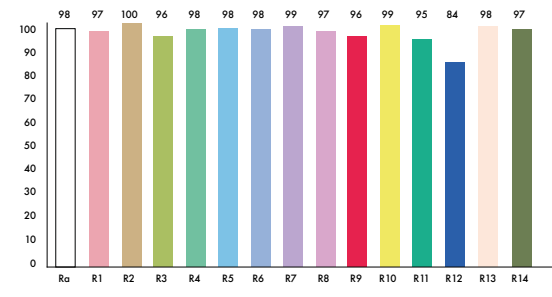

Daylight 5600K

Tungsten 3200K

CRI 5600K

CRI 3200K

Spectrum

Spectrum

General Color Rendition

General Color Rendition

PART NUMBERS	EU	UK	US	Bare Ends
Standard Yoke	940-1101	940-1201	940-1301	940-1401
Pole Operated	940-1111	940-1211	940-1311	940-1411

Optical

- **LED Panel:** RGBWW
- **Beam angle (no diffuser):** 93°
- **Beam angle with Domed Diffuser:** >100°
- **CCT Range:** 2,700-10,000K
- **Daylight (5600K) (Lux @10ft/3m):** 1079
- **Tungsten (3200K) (Lux @10ft/3m):** 906
- **RED (Lux @10ft/3m):** 112
- **GREEN (Lux @10ft/3m):** 203
- **BLUE (Lux @10ft/3m):** 43
- **TLCI / CRI (average):** 99
- **+/- Green-Magenta Adjustment:** Continuously Variable
- **Included Diffusion:** Fixed