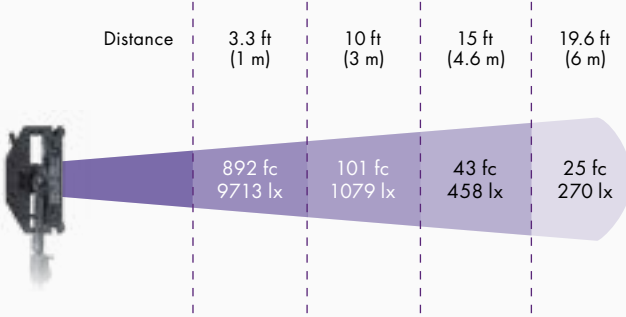

Daylight 5600K