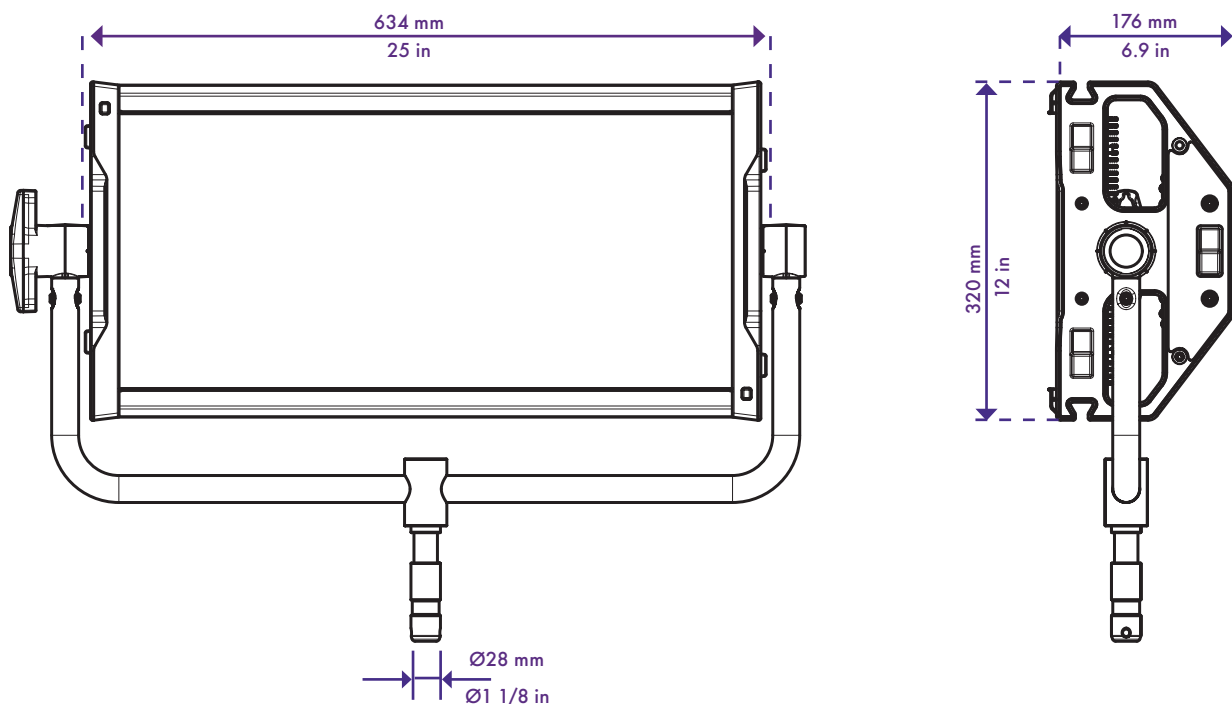

Operational

- **Lighting Control Modes:** RGBWW/CCT/HSI/Gel/FX single dial with LCD menu control
- **Number of Gels:** 300
- **Number of Effects:** 11
- **Dimming Control:** Constant Current 0-100% Continuous
- **Remote Control Options:** DMX, RDM, Apollo CRMX*, WDMX*, Bluetooth*
- **Fan Control:** Yes
- **USB Updates:** Yes
- **Ambient Temp Operation:** -20 to +45°C / -4 to +113°F
- **Estimated LED lifetime:** 50,000+ hrs
- **Preset Options:** 6x preset CCT modes with quick select buttons
  6x customisable user presets with quick select buttons

* Requires optional dongle

Mechanical

- **Versions:** manual, pole operated
- **Weight*:** Manual: 22.27 lb / 10.1 kg
  Pole Operated: ? lb / ? kg
- **Height:** 25.0" / 635 mm
- **Width:** 12.5" / 318 mm
- **Depth:** 6.5" / 165 mm
- **Mounting method:** 1-1/8" Junior Pin

* Including yoke and power supply

Electrical

- **Nominal power draw:** 325W
- **Power supply:** Integrated
- **Mains Input:** PowerCON True 1; 100-240VAC;
  DC Input 13-28VDC
- **IP Rating:** IP20
- **Mobile power options** [not included]:
  - Optional plates available, runs at 90% output on single 14.4V battery, or 100% on 26V or dual 14.4V batteries

DIMENSIONS