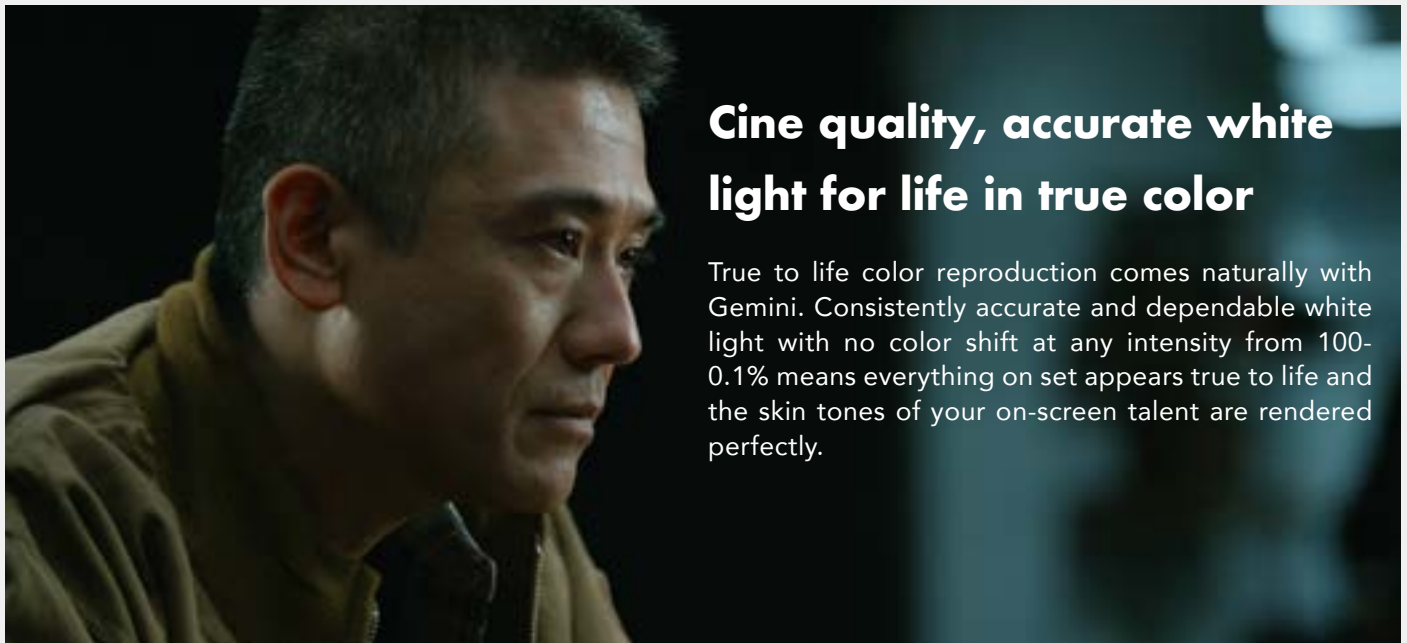

Cine quality, accurate white light for life in true color

True to life color reproduction comes naturally with Gemini. Consistently accurate and dependable white light with no color shift at any intensity from 100-0.1% means everything on set appears true to life and the skin tones of your on-screen talent are rendered perfectly.