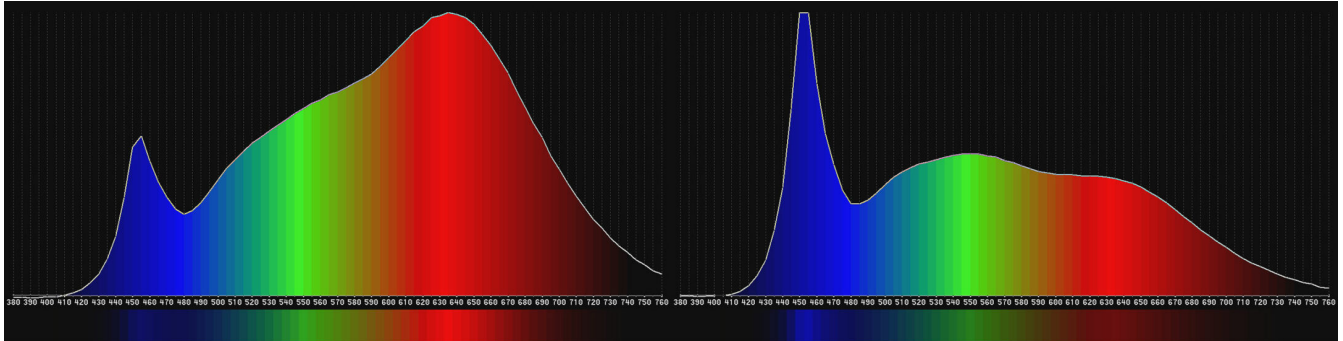

COLOR CHARTS

Astra 6XB Daylight: CCT = D6019 (-0.7)

TLCI-2012 : 95 (D6019)

EBU : TLCI-2012
Litepanels

Sector	Lightness	Chroma	Hue
R	0	0	0
R/Y	0	0	-
Y	0	0	-
Y/G	0	0	0
G	0	0	0
G/C	0	0	0
C	0	0	0
C/B	0	0	--
B	0	-	-
B/M	0	0	0
M	0	0	0
M/R	0	0	0