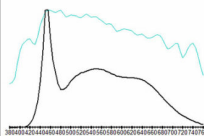

Sector	Lighness	Chroma	Hue
R	0	0	0
R/Y	0	0	-
Y	0	0	-
Y/G	0	0	0
G	0	0	0
G/C	0	0	0
C	0	0	0
C/B	0	0	--
B	0	-	-
B/M	0	0	0
M	0	0	0
M/R	0	0	0