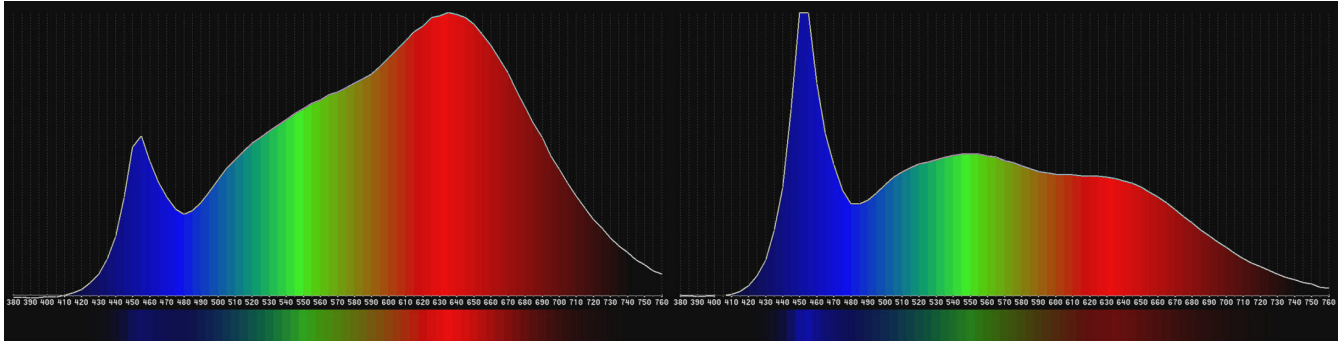

COLOR CHARTS

Astra 6XB Daylight: CCT = D6019 (-0.7)

TLCI-2012 : 95 (D6019)

EBU : TLCI-2012
Litepanels