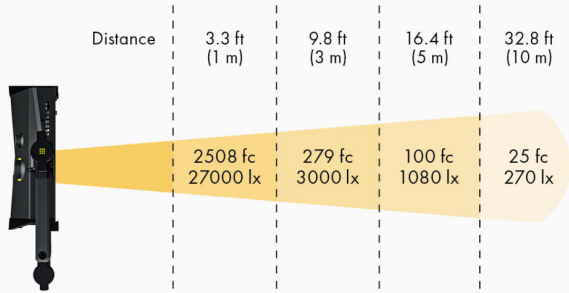

PHOTOMETRICS

Daylight 5600K