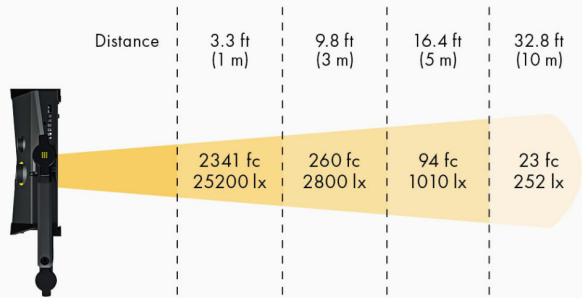

PHOTOMETRICS

Tungsten 3200K