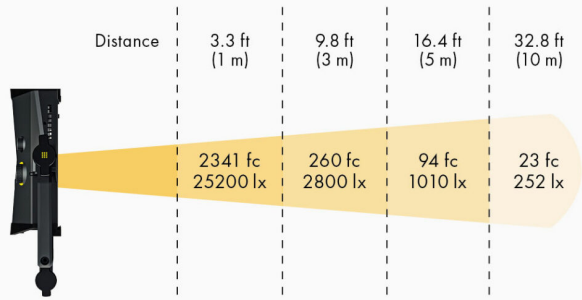

PHOTOMETRICS

Tungsten 3200K