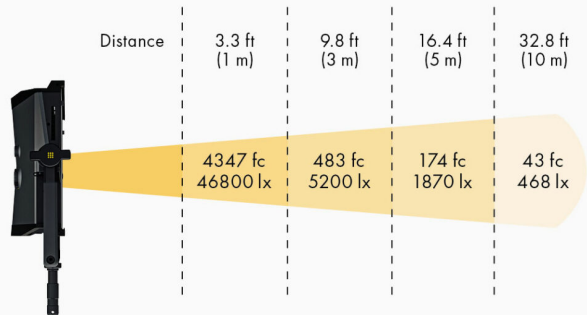

PHOTOMETRICS

Tungsten 3200K