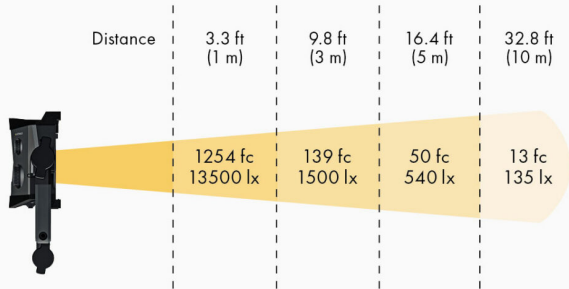

PHOTOMETRICS

Daylight 5600K