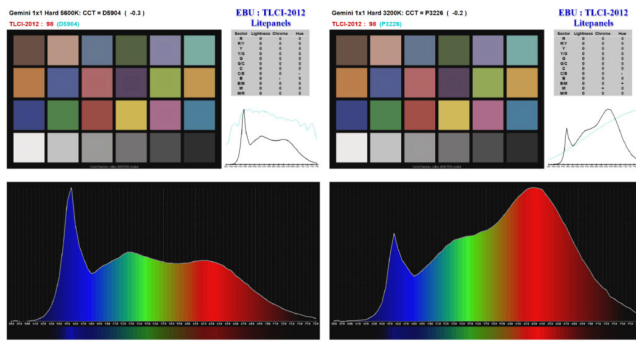

Gemini 1x1 Hard RGBWW LED Panel (Pole-Operated Yoke, Bare Ends)

SKU: 945-2411

- The most powerful 1x1 panel
- Over 3,000 lux at 10ft/3m (Daylight)
- Ultra-light and domed diffusers included
- Extended CCT range: 2,700-10,000°K
- Color accuracy: TLCI/CRI 98
- Full RGBWW color gamut mixing
- CCT, HSI and XY control profiles
- Weight: 13.2lbs / 6.0kg
- Flicker-free dimming at any frame rate
- Optional mobile battery power

PRODUCT DESCRIPTION

THE POWER TO CREATE EXTRAORDINARY.

Power your imagination to create the extraordinary on screen. With an incredibly bright output of over 3,000 lux @10ft/3m, Gemini 1x1 Hard delivers the brightest and most accurate 1x1 light ever. Blast through a silk, build layers of diffusion or bounce light off a board, with precision control of hue, saturation, intensity, gels and effects, Gemini 1x1 Hard gives you the power to control and create your own extraordinary.

TECHNICAL SPECIFICATIONS

Range	1x1 LED Panels
Color Temperature	RGBWW
Beam Angle	46
Comparative Output	3023 lux Daylight at 10ft/3m, 2456 Tungsten at 10ft/3m
CRI Daylight	98
CRI Tungsten	98
Width	32 cm 12.6 in
Height	32 cm 12.6 in
Depth	11.9 cm 4.69 in
Weight	8.1 kg 17.86 lb
Gel Filter	Optional Daylight or Tungsten source
Max Power Draw	200W
Optics	Ultra Light diffusion panel, Domed diffusion panel
Remote Control	Built-in Wired DMX (RJ-45 and XLR5) / Wireless DMX (LumenRadio) Module / Bluetooth Module
IP Rating	IP27
Field Angle	157

CCT: 3200K | CRI: 97

CCT: 5600K | CRI: 98

Vectorscope

Vectorscope

YOU MAY ALSO LIKE...

[Gemini 2x1 Soft RGBWW LED Panel \(Standard Yoke, EU Power Cable\)](#)

[Gemini 2x1 Soft RGBWW LED Panel \(Standard Yoke, UK Power Cable\)](#)