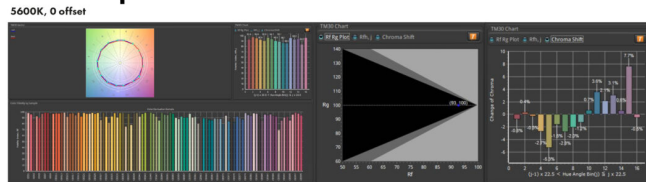

TECHNICAL SPECIFICATIONS

Range	1x1 LED Panels
Color Temperature	RGBWW
Beam Angle	46
Comparative Output	3023 lux Daylight at 10ft/3m, 2456 Tungsten at 10ft/3m
CRI Daylight	98
CRI Tungsten	98
Width	32 cm 12.6 in
Height	32 cm 12.6 in
Depth	11.9 cm 4.69 in
Weight	8.1 kg 17.86 lb
Gel Filter	Optional Daylight or Tungsten source
Max Power Draw	200W
Optics	Ultra Light diffusion panel, Domed diffusion panel
Remote Control	Built-in Wired DMX (RJ-45 and XLR5) / Wireless DMX (LumenRadio) Module / Bluetooth Module
IP Rating	IP27
Field Angle	157

CCT: 3200K | CRI: 97

CCT: 5600K | CRI: 98

Vectorscope

Vectorscope

YOU MAY ALSO LIKE...

[Gemini 2x1 Soft RGBWW LED Panel \(Standard Yoke, EU Power Cable\)](#)

[Gemini 2x1 Soft RGBWW LED Panel \(Standard Yoke, UK Power Cable\)](#)