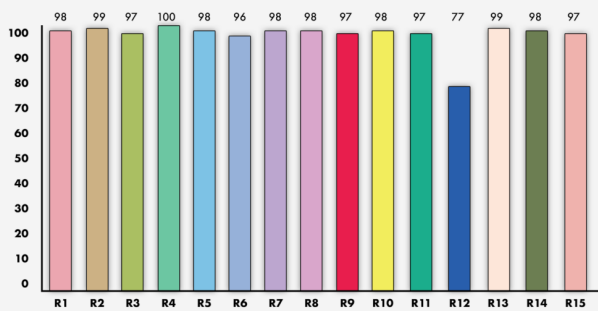

Gemini 1x1 Hard RGBWW LED Panel (Pole-Operated Yoke, Bare Ends)

SKU: 945-2411

- The most powerful 1x1 panel
- Over 3,000 lux at 10ft/3m (Daylight)
- Ultra-light and domed diffusers included
- Extended CCT range: 2,700-10,000°K
- Color accuracy: TLCI/CRI 98
- Full RGBWW color gamut mixing
- CCT, HSI and XY control profiles
- Weight: 13.2lbs / 6.0kg
- Flicker-free dimming at any frame rate
- Optional mobile battery power

TECHNICAL SPECIFICATIONS

Range	1x1 LED Panels
Color Temperature	RGBWW
Beam Angle	46
Comparative Output	3023 lux Daylight at 10ft/3m, 2456 Tungsten at 10ft/3m
CRI Daylight	98
CRI Tungsten	98
Width	32 cm 12.6 in
Height	32 cm 12.6 in
Depth	11.9 cm 4.69 in
Weight	8.1 kg 17.86 lb
Gel Filter	Optional Daylight or Tungsten source
Max Power Draw	200W
Optics	Ultra Light diffusion panel, Domed diffusion panel
Remote Control	Built-in Wired DMX (RJ-45 and XLR5) / Wireless DMX (LumenRadio) Module / Bluetooth Module
IP Rating	IP27
Field Angle	157

IN THE BOX

- Gemini 1×1 Hard
- Power Cable
- Ultra Light Diffusion
- Domed Diffusion

COLOR CHARTS

Photometrics

DAYLIGHT	Footcandles	LUX	TUNGSTEN	Footcandles	LUX
3.3ft / 1m	2500	27207	3.3ft / 1m	2030	22101
10ft / 3m	283	3023	10ft / 3m	231	2455.7
16ft / 5m	101	1088.3	16ft / 5m	82.3	884
32ft / 10m	25	273	32ft / 10m	21	221

CCT: 3200K | CRI: 97

CCT: 5600K | CRI: 98

Vectorscope

Vectorscope

YOU MAY ALSO LIKE...

[Gemini 2x1 Soft RGBWW LED Panel \(Standard Yoke, EU Power Cable\)](#)

[Gemini 2x1 Soft RGBWW LED Panel \(Standard Yoke, UK Power Cable\)](#)