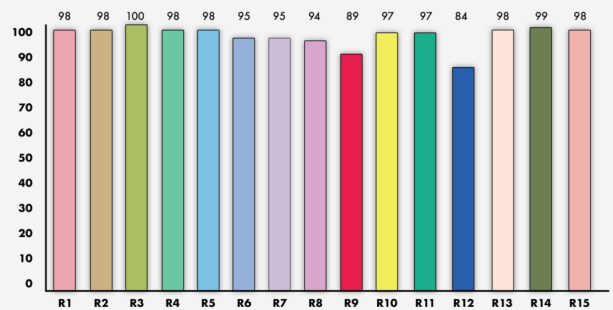

Gemini 1x1 Hard RGBWW LED Panel (Pole-Operated Yoke, Bare Ends)

SKU: 945-2411

- The most powerful 1x1 panel
- Over 3,000 lux at 10ft/3m (Daylight)
- Ultra-light and domed diffusers included
- Extended CCT range: 2,700-10,000°K
- Color accuracy: TLCI/CRI 98
- Full RGBWW color gamut mixing
- CCT, HSI and XY control profiles
- Weight: 13.2lbs / 6.0kg
- Flicker-free dimming at any frame rate
- Optional mobile battery power

TECHNICAL SPECIFICATIONS

Range	1x1 LED Panels
Color Temperature	RGBWW
Beam Angle	46
Comparative Output	3023 lux Daylight at 10ft/3m, 2456 Tungsten at 10ft/3m
CRI Daylight	98
CRI Tungsten	98
Width	32 cm 12.6 in
Height	32 cm 12.6 in
Depth	11.9 cm 4.69 in
Weight	8.1 kg 17.86 lb
Gel Filter	Optional Daylight or Tungsten source
Max Power Draw	200W
Optics	Ultra Light diffusion panel, Domed diffusion panel
Remote Control	Built-in Wired DMX (RJ-45 and XLR5) / Wireless DMX (LumenRadio) Module / Bluetooth Module
IP Rating	IP27
Field Angle	157

IN THE BOX

- Gemini 1×1 Hard
- Power Cable
- Ultra Light Diffusion
- Domed Diffusion

COLOR CHARTS

Photometrics

DAYLIGHT	Footcandles	LUX	TUNGSTEN	Footcandles	LUX
3.3ft / 1m	2500	27207	3.3ft / 1m	2030	22101
10ft / 3m	283	3023	10ft / 3m	231	2455.7
16ft / 5m	101	1088.3	16ft / 5m	82.3	884
32ft / 10m	25	273	32ft / 10m	21	221

CCT: 3200K | CRI: 97

CCT: 5600K | CRI: 98

Vectorscope

Vectorscope

YOU MAY ALSO LIKE...

[Gemini 2x1 Soft RGBWW LED Panel \(Standard Yoke, EU Power Cable\)](#)

[Gemini 2x1 Soft RGBWW LED Panel \(Standard Yoke, UK Power Cable\)](#)