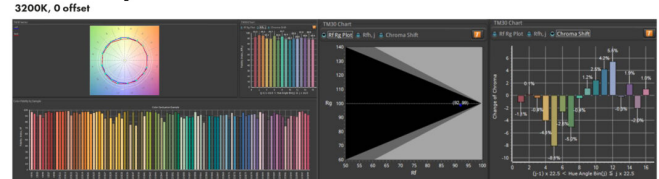

Gemini 1x1 Hard RGBWW LED Panel (Pole-Operated Yoke, Bare Ends)

SKU: 945-2411

- The most powerful 1x1 panel
- Over 3,000 lux at 10ft/3m (Daylight)
- Ultra-light and domed diffusers included
- Extended CCT range: 2,700-10,000°K
- Color accuracy: TLCI/CRI 98
- Full RGBWW color gamut mixing
- CCT, HSI and XY control profiles
- Weight: 13.2lbs / 6.0kg
- Flicker-free dimming at any frame rate
- Optional mobile battery power

TECHNICAL SPECIFICATIONS

Range	1x1 LED Panels
Color Temperature	RGBWW
Beam Angle	46
Comparative Output	3023 lux Daylight at 10ft/3m, 2456 Tungsten at 10ft/3m
CRI Daylight	98
CRI Tungsten	98
Width	32 cm 12.6 in
Height	32 cm 12.6 in
Depth	11.9 cm 4.69 in
Weight	8.1 kg 17.86 lb
Gel Filter	Optional Daylight or Tungsten source
Max Power Draw	200W
Optics	Ultra Light diffusion panel, Domed diffusion panel
Remote Control	Built-in Wired DMX (RJ-45 and XLR5) / Wireless DMX (LumenRadio) Module / Bluetooth Module
IP Rating	IP27
Field Angle	157

IN THE BOX

- Gemini 1×1 Hard
- Power Cable
- Ultra Light Diffusion
- Domed Diffusion

COLOR CHARTS

Photometrics

DAYLIGHT	Footcandles	LUX	TUNGSTEN	Footcandles	LUX
3.3ft / 1m	2500	27207	3.3ft / 1m	2030	22101
10ft / 3m	283	3023	10ft / 3m	231	2455.7
16ft / 5m	101	1088.3	16ft / 5m	82.3	884
32ft / 10m	25	273	32ft / 10m	21	221

CCT: 3200K | CRI: 97

CCT: 5600K | CRI: 98

Vectorscope

Vectorscope

YOU MAY ALSO LIKE...

[Gemini 2x1 Soft RGBWW LED Panel \(Standard Yoke, EU Power Cable\)](#)

[Gemini 2x1 Soft RGBWW LED Panel \(Standard Yoke, UK Power Cable\)](#)