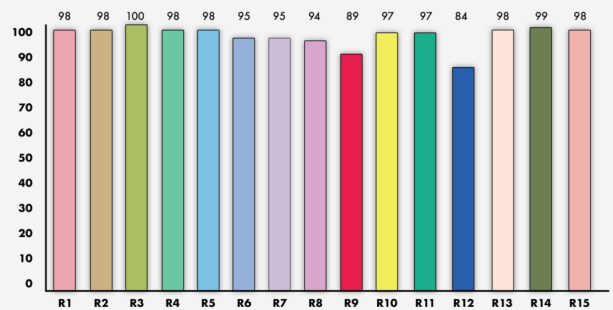

Gemini 1x1 Hard RGBWW LED Panel (Pole-Operated Yoke, EU Power Cable)

SKU: 945-2111

- The most powerful 1x1 panel
- Over 3,000 lux at 10ft/3m (Daylight)
- Ultra-light and domed diffusers included
- Extended CCT range: 2,700-10,000°K
- Color accuracy: TLCI/CRI 98
- Full RGBWW color gamut mixing
- CCT, HSI and XY control profiles
- Weight: 13.2lbs / 6.0kg
- Flicker-free dimming at any frame rate
- Optional mobile battery power

TECHNICAL SPECIFICATIONS

Range	1x1 LED Panels
Color Temperature	RGBWW
Beam Angle	46
Comparative Output	3023 lux Daylight at 10ft/3m, 2456 Tungsten at 10ft/3m
CRI Daylight	98
CRI Tungsten	98
Width	32 cm 12.6 in
Height	32 cm 12.6 in
Depth	11.9 cm 4.69 in
Weight	8.1 kg 17.86 lb
Gel Filter	Optional Daylight or Tungsten source
Max Power Draw	200W
Optics	Ultra Light diffusion panel, Domed diffusion panel
Remote Control	Built-in Wired DMX (RJ-45 and XLR5) / Wireless DMX (LumenRadio) Module / Bluetooth Module
IP Rating	IP24
Field Angle	157

IN THE BOX

- Gemini 1×1 Hard
- Power Cable
- Ultra Light Diffusion
- Domed Diffusion

COLOR CHARTS

Photometrics

DAYLIGHT	Footcandles	LUX	TUNGSTEN	Footcandles	LUX
3.3ft / 1m	2500	27207	3.3ft / 1m	2030	22101
10ft / 3m	283	3023	10ft / 3m	231	2455.7
16ft / 5m	101	1088.3	16ft / 5m	82.3	884
32ft / 10m	25	273	32ft / 10m	21	221

CCT: 3200K | CRI: 97

CCT: 5600K | CRI: 98

Vectorscope

Vectorscope

YOU MAY ALSO LIKE...

[Gemini 2x1 Soft RGBWW LED Panel \(Standard Yoke, EU Power Cable\)](#)

[Gemini 2x1 Soft RGBWW LED Panel \(Standard Yoke, UK Power Cable\)](#)