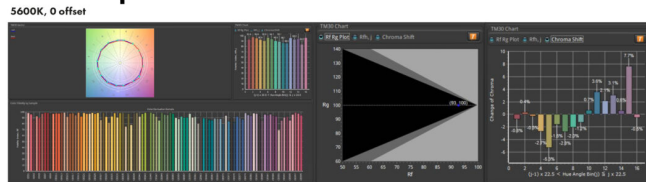

TECHNICAL SPECIFICATIONS

Range	1x1 LED Panels
Color Temperature	RGBWW
Beam Angle	46
Comparative Output	3023 lux Daylight at 10ft/3m, 2456 Tungsten at 10ft/3m
CRI Daylight	98
CRI Tungsten	98
Width	32 cm 12.6 in
Height	32 cm 12.6 in
Depth	11.9 cm 4.69 in
Weight	8.1 kg 17.86 lb
Gel Filter	Optional Daylight or Tungsten source
Max Power Draw	200W
Optics	Ultra Light diffusion panel, Domed diffusion panel
Remote Control	Built-in Wired DMX (RJ-45 and XLR5) / Wireless DMX (LumenRadio) Module / Bluetooth Module
IP Rating	IP24
Field Angle	157

CCT: 3200K | CRI: 97

CCT: 5600K | CRI: 98

Vectorscope

Vectorscope

YOU MAY ALSO LIKE...

[Gemini 2x1 Soft RGBWW LED Panel \(Standard Yoke, EU Power Cable\)](#)

[Gemini 2x1 Soft RGBWW LED Panel \(Standard Yoke, UK Power Cable\)](#)