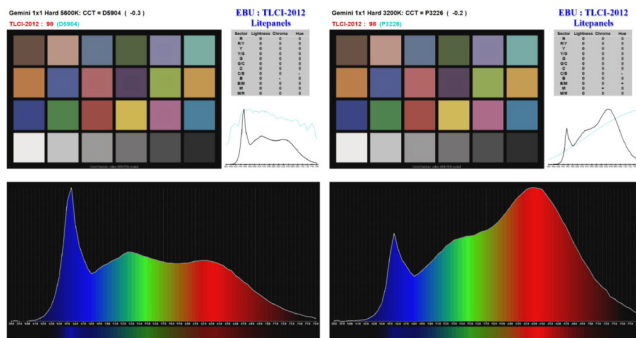

Gemini 1x1 Hard RGBWW LED Panel (Pole-Operated Yoke, EU Power Cable)

SKU: 945-2111

- The most powerful 1x1 panel
- Over 3,000 lux at 10ft/3m (Daylight)
- Ultra-light and domed diffusers included
- Extended CCT range: 2,700-10,000°K
- Color accuracy: TLCI/CRI 98
- Full RGBWW color gamut mixing
- CCT, HSI and XY control profiles
- Weight: 13.2lbs / 6.0kg
- Flicker-free dimming at any frame rate
- Optional mobile battery power

PRODUCT DESCRIPTION

THE POWER TO CREATE EXTRAORDINARY.

Power your imagination to create the extraordinary on screen. With an incredibly bright output of over 3,000 lux @10ft/3m, Gemini 1x1 Hard delivers the brightest and most accurate 1x1 light ever. Blast through a silk, build layers of diffusion or bounce light off a board, with precision control of hue, saturation, intensity, gels and effects, Gemini 1x1 Hard gives you the power to control and create your own extraordinary.

TECHNICAL SPECIFICATIONS

Range	1x1 LED Panels
Color Temperature	RGBWW
Beam Angle	46
Comparative Output	3023 lux Daylight at 10ft/3m, 2456 Tungsten at 10ft/3m
CRI Daylight	98
CRI Tungsten	98
Width	32 cm 12.6 in
Height	32 cm 12.6 in
Depth	11.9 cm 4.69 in
Weight	8.1 kg 17.86 lb
Gel Filter	Optional Daylight or Tungsten source
Max Power Draw	200W
Optics	Ultra Light diffusion panel, Domed diffusion panel
Remote Control	Built-in Wired DMX (RJ-45 and XLR5) / Wireless DMX (LumenRadio) Module / Bluetooth Module
IP Rating	IP24
Field Angle	157

CCT: 3200K | CRI: 97

CCT: 5600K | CRI: 98

Vectorscope

Vectorscope

YOU MAY ALSO LIKE...

[Gemini 2x1 Soft RGBWW LED Panel \(Standard Yoke, EU Power Cable\)](#)

[Gemini 2x1 Soft RGBWW LED Panel \(Standard Yoke, UK Power Cable\)](#)