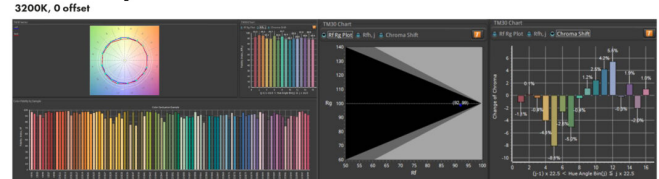

PRODUCT DESCRIPTION

THE POWER TO CREATE EXTRAORDINARY.

Power your imagination to create the extraordinary on screen. With an incredibly bright output of over 3,000 lux @10ft/3m, Gemini 1x1 Hard delivers the brightest and most accurate 1x1 light ever. Blast through a silk, build layers of diffusion or bounce light off a board, with precision control of hue, saturation, intensity, gels and effects, Gemini 1x1 Hard gives you the power to control and create your own extraordinary.

TECHNICAL SPECIFICATIONS

Range	1x1 LED Panels
Color Temperature	RGBWW
Beam Angle	46
Comparative Output	3023 lux Daylight at 10ft/3m, 2456 Tungsten at 10ft/3m
CRI Daylight	98
CRI Tungsten	98
Width	32 cm 12.6 in
Height	32 cm 12.6 in
Depth	11.9 cm 4.69 in
Weight	8.1 kg 17.86 lb
Gel Filter	Optional Daylight or Tungsten source
Max Power Draw	200W
Optics	Ultra Light diffusion panel, Domed diffusion panel
Remote Control	Built-in Wired DMX (RJ-45 and XLR5) / Wireless DMX (LumenRadio) Module / Bluetooth Module
IP Rating	IP24
Field Angle	157

IN THE BOX

- Gemini 1×1 Hard
- Power Cable
- Ultra Light Diffusion
- Domed Diffusion

COLOR CHARTS

Photometrics

DAYLIGHT	Footcandles	LUX	TUNGSTEN	Footcandles	LUX
3.3ft / 1m	2500	27207	3.3ft / 1m	2030	22101
10ft / 3m	283	3023	10ft / 3m	231	2455.7
16ft / 5m	101	1088.3	16ft / 5m	82.3	884
32ft / 10m	25	273	32ft / 10m	21	221

CCT: 3200K | CRI: 97

CCT: 5600K | CRI: 98

Vectorscope

Vectorscope

YOU MAY ALSO LIKE...

[Gemini 2x1 Soft RGBWW LED Panel \(Standard Yoke, EU Power Cable\)](#)

[Gemini 2x1 Soft RGBWW LED Panel \(Standard Yoke, UK Power Cable\)](#)