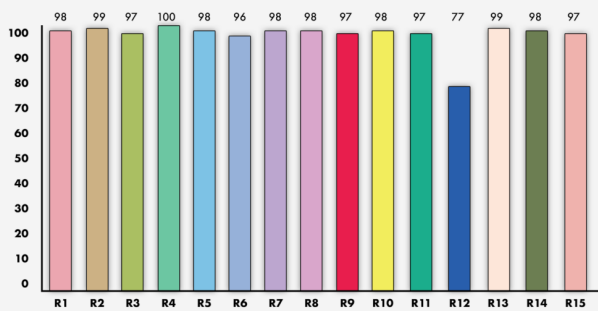

Gemini 1x1 Hard RGBWW LED Panel (Pole-Operated Yoke, EU Power Cable)

SKU: 945-2111

- The most powerful 1x1 panel
- Over 3,000 lux at 10ft/3m (Daylight)
- Ultra-light and domed diffusers included
- Extended CCT range: 2,700-10,000°K
- Color accuracy: TLCI/CRI 98
- Full RGBWW color gamut mixing
- CCT, HSI and XY control profiles
- Weight: 13.2lbs / 6.0kg
- Flicker-free dimming at any frame rate
- Optional mobile battery power

TECHNICAL SPECIFICATIONS

Range	1x1 LED Panels
Color Temperature	RGBWW
Beam Angle	46
Comparative Output	3023 lux Daylight at 10ft/3m, 2456 Tungsten at 10ft/3m
CRI Daylight	98
CRI Tungsten	98
Width	32 cm 12.6 in
Height	32 cm 12.6 in
Depth	11.9 cm 4.69 in
Weight	8.1 kg 17.86 lb
Gel Filter	Optional Daylight or Tungsten source
Max Power Draw	200W
Optics	Ultra Light diffusion panel, Domed diffusion panel
Remote Control	Built-in Wired DMX (RJ-45 and XLR5) / Wireless DMX (LumenRadio) Module / Bluetooth Module
IP Rating	IP24
Field Angle	157

IN THE BOX

- Gemini 1×1 Hard
- Power Cable
- Ultra Light Diffusion
- Domed Diffusion

COLOR CHARTS

Photometrics

DAYLIGHT	Footcandles	LUX	TUNGSTEN	Footcandles	LUX
3.3ft / 1m	2500	27207	3.3ft / 1m	2030	22101
10ft / 3m	283	3023	10ft / 3m	231	2455.7
16ft / 5m	101	1088.3	16ft / 5m	82.3	884
32ft / 10m	25	273	32ft / 10m	21	221

CCT: 3200K | CRI: 97

CCT: 5600K | CRI: 98

Vectorscope

Vectorscope

YOU MAY ALSO LIKE...

[Gemini 2x1 Soft RGBWW LED Panel \(Standard Yoke, EU Power Cable\)](#)

[Gemini 2x1 Soft RGBWW LED Panel \(Standard Yoke, UK Power Cable\)](#)