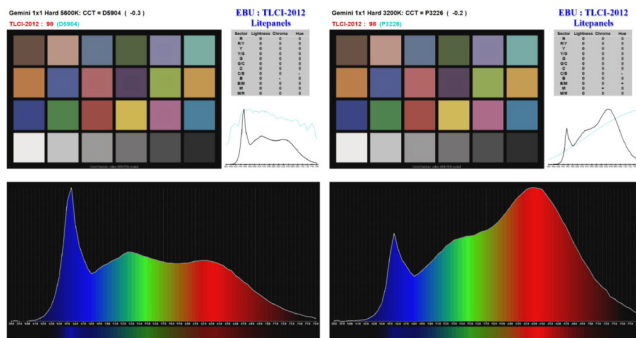

Gemini 1x1 Hard RGBWW LED Panel (Standard Yoke, Bare Ends)

SKU: 945-2401

- The most powerful 1x1 panel
- Over 3,000 lux at 10ft/3m (Daylight)
- Ultra-light and domed diffusers included
- Extended CCT range: 2,700-10,000°K
- Color accuracy: TLCI/CRI 98
- Full RGBWW color gamut mixing
- CCT, HSI and XY control profiles
- Weight: 13.2lbs / 6.0kg
- Flicker-free dimming at any frame rate
- Optional mobile battery power

PRODUCT DESCRIPTION

THE POWER TO CREATE EXTRAORDINARY.

Power your imagination to create the extraordinary on screen. With an incredibly bright output of over 3,000 lux @10ft/3m, Gemini 1x1 Hard delivers the brightest and most accurate 1x1 light ever. Blast through a silk, build layers of diffusion or bounce light off a board, with precision control of hue, saturation, intensity, gels and effects, Gemini 1x1 Hard gives you the power to control and create your own extraordinary.

TECHNICAL SPECIFICATIONS

Range	1x1 LED Panels
Color Temperature	RGBWW
Beam Angle	46
Comparative Output	3023 lux Daylight at 10ft/3m, 2456 Tungsten at 10ft/3m
CRI Daylight	98
CRI Tungsten	98
Width	32 cm 12.6 in
Height	32 cm 12.6 in
Depth	11.9 cm 4.69 in
Weight	6 kg 13.23 lb
Gel Filter	Optional Daylight or Tungsten source
Max Power Draw	200W
Optics	Ultra Light diffusion panel, Domed diffusion panel
Remote Control	Built-in Wired DMX (RJ-45 and XLR5) / Wireless DMX (LumenRadio) Module / Bluetooth Module
IP Rating	IP23
Field Angle	157

CCT: 3200K | CRI: 97

CCT: 5600K | CRI: 98

Vectorscope

Vectorscope

YOU MAY ALSO LIKE...

[Gemini 2x1 Soft RGBWW LED Panel \(Standard Yoke, EU Power Cable\)](#)

[Gemini 2x1 Soft RGBWW LED Panel \(Standard Yoke, UK Power Cable\)](#)