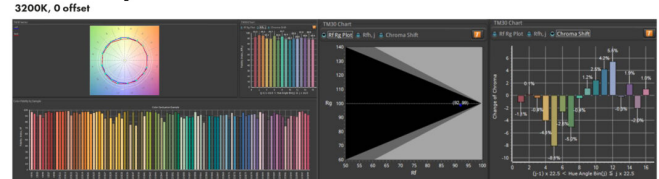

Gemini 1x1 Hard RGBWW LED Panel (Standard Yoke, Bare Ends)

SKU: 945-2401

- The most powerful 1x1 panel
- Over 3,000 lux at 10ft/3m (Daylight)
- Ultra-light and domed diffusers included
- Extended CCT range: 2,700-10,000°K
- Color accuracy: TLCI/CRI 98
- Full RGBWW color gamut mixing
- CCT, HSI and XY control profiles
- Weight: 13.2lbs / 6.0kg
- Flicker-free dimming at any frame rate
- Optional mobile battery power

TECHNICAL SPECIFICATIONS

Range	1x1 LED Panels
Color Temperature	RGBWW
Beam Angle	46
Comparative Output	3023 lux Daylight at 10ft/3m, 2456 Tungsten at 10ft/3m
CRI Daylight	98
CRI Tungsten	98
Width	32 cm 12.6 in
Height	32 cm 12.6 in
Depth	11.9 cm 4.69 in
Weight	6 kg 13.23 lb
Gel Filter	Optional Daylight or Tungsten source
Max Power Draw	200W
Optics	Ultra Light diffusion panel, Domed diffusion panel
Remote Control	Built-in Wired DMX (RJ-45 and XLR5) / Wireless DMX (LumenRadio) Module / Bluetooth Module
IP Rating	IP23
Field Angle	157

IN THE BOX

- Gemini 1×1 Hard
- Power Cable
- Ultra Light Diffusion
- Domed Diffusion

COLOR CHARTS

Photometrics

DAYLIGHT	Footcandles	LUX	TUNGSTEN	Footcandles	LUX
3.3ft / 1m	2500	27207	3.3ft / 1m	2030	22101
10ft / 3m	283	3023	10ft / 3m	231	2455.7
16ft / 5m	101	1088.3	16ft / 5m	82.3	884
32ft / 10m	25	273	32ft / 10m	21	221

CCT: 3200K | CRI: 97

CCT: 5600K | CRI: 98

Vectorscope

Vectorscope

YOU MAY ALSO LIKE...

[Gemini 2x1 Soft RGBWW LED Panel \(Standard Yoke, EU Power Cable\)](#)

[Gemini 2x1 Soft RGBWW LED Panel \(Standard Yoke, UK Power Cable\)](#)