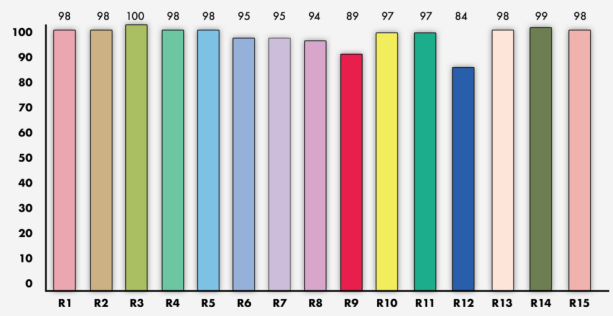

Gemini 1x1 Hard RGBWW LED Panel (Standard Yoke, Bare Ends)

SKU: 945-2401

- The most powerful 1x1 panel
- Over 3,000 lux at 10ft/3m (Daylight)
- Ultra-light and domed diffusers included
- Extended CCT range: 2,700-10,000°K
- Color accuracy: TLCI/CRI 98
- Full RGBWW color gamut mixing
- CCT, HSI and XY control profiles
- Weight: 13.2lbs / 6.0kg
- Flicker-free dimming at any frame rate
- Optional mobile battery power

TECHNICAL SPECIFICATIONS

Range	1x1 LED Panels
Color Temperature	RGBWW
Beam Angle	46
Comparative Output	3023 lux Daylight at 10ft/3m, 2456 Tungsten at 10ft/3m
CRI Daylight	98
CRI Tungsten	98
Width	32 cm 12.6 in
Height	32 cm 12.6 in
Depth	11.9 cm 4.69 in
Weight	6 kg 13.23 lb
Gel Filter	Optional Daylight or Tungsten source
Max Power Draw	200W
Optics	Ultra Light diffusion panel, Domed diffusion panel
Remote Control	Built-in Wired DMX (RJ-45 and XLR5) / Wireless DMX (LumenRadio) Module / Bluetooth Module
IP Rating	IP23
Field Angle	157

IN THE BOX

- Gemini 1×1 Hard
- Power Cable
- Ultra Light Diffusion
- Domed Diffusion

COLOR CHARTS

Photometrics

DAYLIGHT	Footcandles	LUX	TUNGSTEN	Footcandles	LUX
3.3ft / 1m	2500	27207	3.3ft / 1m	2030	22101
10ft / 3m	283	3023	10ft / 3m	231	2455.7
16ft / 5m	101	1088.3	16ft / 5m	82.3	884
32ft / 10m	25	273	32ft / 10m	21	221

CCT: 3200K | CRI: 97

CCT: 5600K | CRI: 98

Vectorscope

Vectorscope

YOU MAY ALSO LIKE...

[Gemini 2x1 Soft RGBWW LED Panel \(Standard Yoke, EU Power Cable\)](#)

[Gemini 2x1 Soft RGBWW LED Panel \(Standard Yoke, UK Power Cable\)](#)