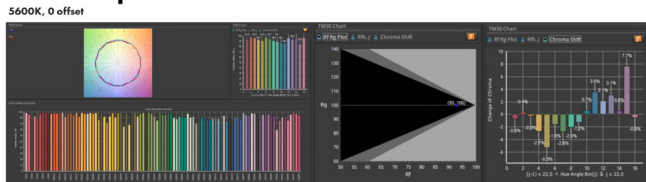

TECHNICAL SPECIFICATIONS

Range	1x1 LED Panels
Color Temperature	RGBWW
Beam Angle	46
Comparative Output	3023 lux Daylight at 10ft/3m, 2456 Tungsten at 10ft/3m
CRI Daylight	98
CRI Tungsten	98
Width	32 cm 12.6 in
Height	32 cm 12.6 in
Depth	11.9 cm 4.69 in
Weight	6 kg 13.23 lb
Gel Filter	Optional Daylight or Tungsten source
Max Power Draw	200W
Optics	Ultra Light diffusion panel, Domed diffusion panel
Remote Control	Built-in Wired DMX (RJ-45 and XLR5) / Wireless DMX (LumenRadio) Module / Bluetooth Module
IP Rating	IP23
Field Angle	157

CCT: 3200K | CRI: 97

CCT: 5600K | CRI: 98

Vectorscope

Vectorscope

YOU MAY ALSO LIKE...

[Gemini 2x1 Soft RGBWW LED Panel \(Standard Yoke, EU Power Cable\)](#)

[Gemini 2x1 Soft RGBWW LED Panel \(Standard Yoke, UK Power Cable\)](#)