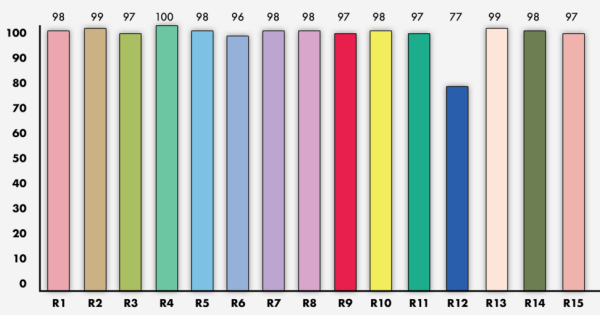

Gemini 1x1 Hard RGBWW LED Panel (Standard Yoke, Bare Ends)

SKU: 945-2401

- The most powerful 1x1 panel
- Over 3,000 lux at 10ft/3m (Daylight)
- Ultra-light and domed diffusers included
- Extended CCT range: 2,700-10,000°K
- Color accuracy: TLCI/CRI 98
- Full RGBWW color gamut mixing
- CCT, HSI and XY control profiles
- Weight: 13.2lbs / 6.0kg
- Flicker-free dimming at any frame rate
- Optional mobile battery power

TECHNICAL SPECIFICATIONS

Range	1x1 LED Panels
Color Temperature	RGBWW
Beam Angle	46
Comparative Output	3023 lux Daylight at 10ft/3m, 2456 Tungsten at 10ft/3m
CRI Daylight	98
CRI Tungsten	98
Width	32 cm 12.6 in
Height	32 cm 12.6 in
Depth	11.9 cm 4.69 in
Weight	6 kg 13.23 lb
Gel Filter	Optional Daylight or Tungsten source
Max Power Draw	200W
Optics	Ultra Light diffusion panel, Domed diffusion panel
Remote Control	Built-in Wired DMX (RJ-45 and XLR5) / Wireless DMX (LumenRadio) Module / Bluetooth Module
IP Rating	IP23
Field Angle	157

IN THE BOX

- Gemini 1×1 Hard
- Power Cable
- Ultra Light Diffusion
- Domed Diffusion

COLOR CHARTS

Photometrics

DAYLIGHT	Footcandles	LUX	TUNGSTEN	Footcandles	LUX
3.3ft / 1m	2500	27207	3.3ft / 1m	2030	22101
10ft / 3m	283	3023	10ft / 3m	231	2455.7
16ft / 5m	101	1088.3	16ft / 5m	82.3	884
32ft / 10m	25	273	32ft / 10m	21	221

CCT: 3200K | CRI: 97

CCT: 5600K | CRI: 98

Vectorscope

Vectorscope

YOU MAY ALSO LIKE...

[Gemini 2x1 Soft RGBWW LED Panel \(Standard Yoke, EU Power Cable\)](#)

[Gemini 2x1 Soft RGBWW LED Panel \(Standard Yoke, UK Power Cable\)](#)