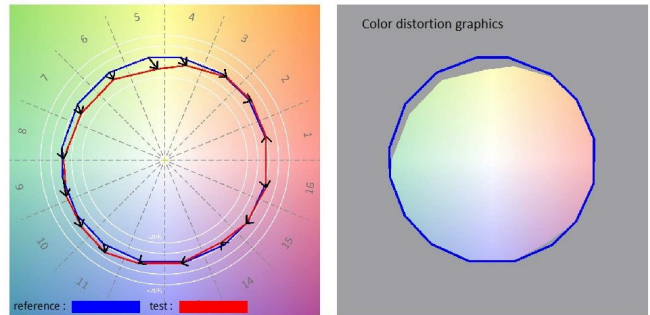

TECHNICAL SPECIFICATIONS

Range	2x1 LED Panels
Color Temperature	RGBWW
Beam Angle	20 to 100
Comparative Output	23000 lux Daylight at 10ft/3m, 20000 Tungsten at 10ft/3m
CRI Daylight	95
CRI Tungsten	95
Width	63.4 cm 24.96 in
Height	32 cm 12.6 in
Depth	17.6 cm 6.93 in
Weight	11.5 kg 25.35 lb
Gel Filter	Optional Daylight or Tungsten source
Max Power Draw	500W
Optics	Ultra Light diffusion panel, Domed diffusion panel
Remote Control	Built-in Wired DMX (RJ-45 and XLR5) / Wireless DMX (LumenRadio) Module / Bluetooth Module
Battery Option	Optional battery bracket (not included)
Wireless	Yes
Mounting Method	Junior Pin
Rear LCD Screen	Yes
IP Rating	IP20
Field Angle	156

■ Spectrum

■ CRI

■ General Color Rendition

■ General Color Rendition

■ Spectrum

■ CRI:

YOU MAY ALSO LIKE...

[Gemini 1x1 Hard RGBWW LED Panel \(Pole-Operated Yoke, Bare Ends\)](#)