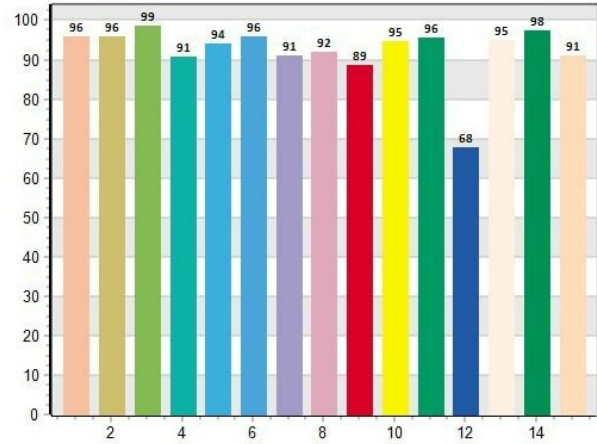

Gemini 2X1 Hard RGBWW LED Panel (Pole-Operated Yoke, Bare Ends)

SKU: 940-2411

- The most powerful 2x1 panel
- 23,000 lux at 10ft/3m (5600°K)
- Ultra-light and domed diffusers included
- Extended CCT range: 2,700-10,000K
- Color accuracy: CRI: 95, TLCI: 97
- Full RGBWW color gamut mixing
- CCT, HSI and XY control profiles
- Weight: 25.3lbs / 11.5 kg
- Flicker-free dimming at any frame rate
- Integrated DMX, RDM and CRMX

TECHNICAL SPECIFICATIONS

Range	2x1 LED Panels
Color Temperature	RGBWW
Beam Angle	20 to 100
Comparative Output	23000 lux Daylight at 10ft/3m, 20000 Tungsten at 10ft/3m
CRI Daylight	95
CRI Tungsten	95
Width	63.4 cm 24.96 in
Height	32 cm 12.6 in
Depth	17.6 cm 6.93 in
Weight	11.5 kg 25.35 lb
Gel Filter	Optional Daylight or Tungsten source
Max Power Draw	500W
Optics	Ultra Light diffusion panel, Domed diffusion panel
Remote Control	Built-in Wired DMX (RJ-45 and XLR5) / Wireless DMX (LumenRadio) Module / Bluetooth Module
Battery Option	Optional battery bracket (not included)
Wireless	Yes
Mounting Method	Junior Pin
Rear LCD Screen	Yes
IP Rating	IP20
Field Angle	156

■ Spectrum

■ CRI

■ General Color Rendition

■ General Color Rendition

■ Spectrum

■ CRI:

YOU MAY ALSO LIKE...

[Gemini 1x1 Hard RGBWW LED Panel \(Pole-Operated Yoke, Bare Ends\)](#)