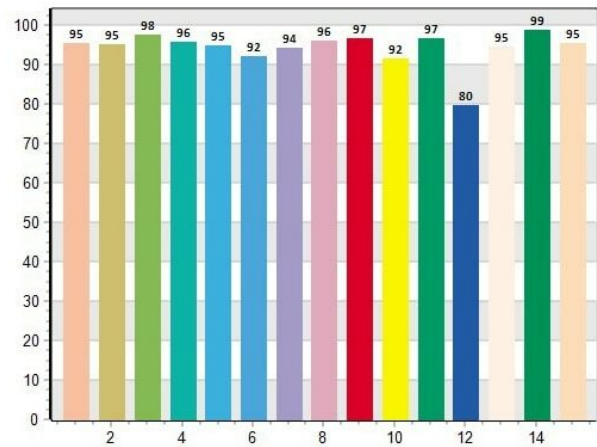

Gemini 2X1 Hard RGBWW LED Panel (Pole-Operated Yoke, Bare Ends)

SKU: 940-2411

- The most powerful 2x1 panel
- 23,000 lux at 10ft/3m (5600°K)
- Ultra-light and domed diffusers included
- Extended CCT range: 2,700-10,000K
- Color accuracy: CRI: 95, TLCI: 97
- Full RGBWW color gamut mixing
- CCT, HSI and XY control profiles
- Weight: 25.3lbs / 11.5 kg
- Flicker-free dimming at any frame rate
- Integrated DMX, RDM and CRMX

TECHNICAL SPECIFICATIONS

Range	2x1 LED Panels
Color Temperature	RGBWW
Beam Angle	20 to 100
Comparative Output	23000 lux Daylight at 10ft/3m, 20000 Tungsten at 10ft/3m
CRI Daylight	95
CRI Tungsten	95
Width	63.4 cm 24.96 in
Height	32 cm 12.6 in
Depth	17.6 cm 6.93 in
Weight	11.5 kg 25.35 lb
Gel Filter	Optional Daylight or Tungsten source
Max Power Draw	500W
Optics	Ultra Light diffusion panel, Domed diffusion panel
Remote Control	Built-in Wired DMX (RJ-45 and XLR5) / Wireless DMX (LumenRadio) Module / Bluetooth Module
Battery Option	Optional battery bracket (not included)
Wireless	Yes
Mounting Method	Junior Pin
Rear LCD Screen	Yes
IP Rating	IP20
Field Angle	156

■ Spectrum

■ CRI

■ General Color Rendition

■ General Color Rendition

■ Spectrum

■ CRI:

YOU MAY ALSO LIKE...

[Gemini 1x1 Hard RGBWW LED Panel \(Pole-Operated Yoke, Bare Ends\)](#)