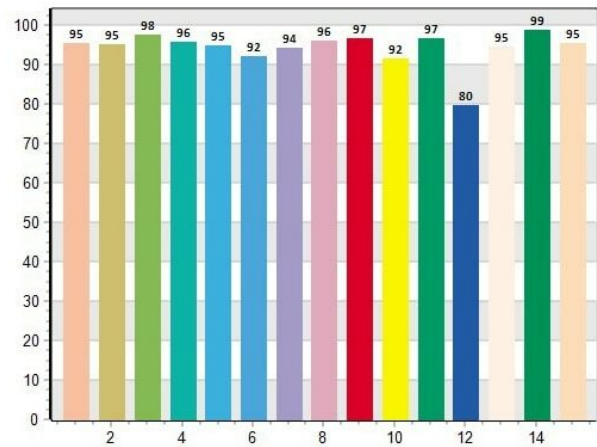

## Gemini 2X1 Hard RGBWW LED Panel (Pole-Operated Yoke, EU Power Cable)

SKU: 940-2111

- The most powerful 2x1 panel
- 23,000 lux at 10ft/3m (5600°K)
- Ultra-light and domed diffusers included
- Extended CCT range: 2,700-10,000K
- Color accuracy: CRI: 95, TLCI: 97
- Full RGBWW color gamut mixing
- CCT, HSI and XY control profiles
- Weight: 25.3lbs / 11.5 kg
- Flicker-free dimming at any frame rate
- Integrated DMX, RDM and CRMX

# COLOR CHARTS

■ Spectrum

■ CRI

■ General Color Rendition

■ General Color Rendition

■ Spectrum

■ CRI: