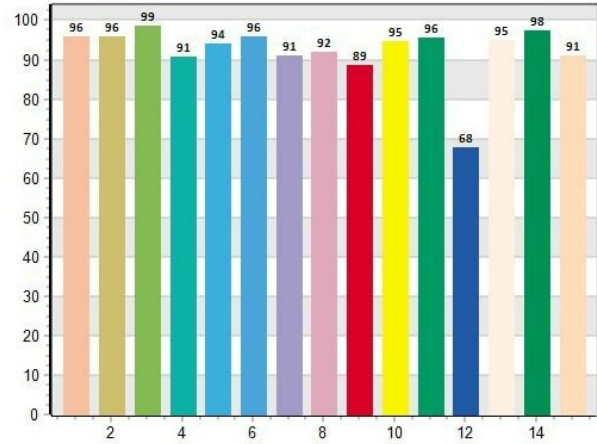

## Gemini 2X1 Hard RGBWW LED Panel (Pole-Operated Yoke, EU Power Cable)

SKU: 940-2111

- The most powerful 2x1 panel
- 23,000 lux at 10ft/3m (5600°K)
- Ultra-light and domed diffusers included
- Extended CCT range: 2,700-10,000K
- Color accuracy: CRI: 95, TLCI: 97
- Full RGBWW color gamut mixing
- CCT, HSI and XY control profiles
- Weight: 25.3lbs / 11.5 kg
- Flicker-free dimming at any frame rate
- Integrated DMX, RDM and CRMX

## TECHNICAL SPECIFICATIONS

<b>Range</b>	2x1 LED Panels
<b>Color Temperature</b>	RGBWW
<b>Beam Angle</b>	20 to 100
<b>Comparative Output</b>	23000 lux Daylight at 10ft/3m, 20000 Tungsten at 10ft/3m
<b>CRI Daylight</b>	95
<b>CRI Tungsten</b>	95
<b>Width</b>	63.4 cm   24.96 in
<b>Height</b>	32 cm   12.6 in
<b>Depth</b>	17.6 cm   6.93 in
<b>Weight</b>	11.5 kg   25.35 lb
<b>Gel Filter</b>	Optional Daylight or Tungsten source
<b>Max Power Draw</b>	500W
<b>Optics</b>	Ultra Light diffusion panel, Domed diffusion panel
<b>Remote Control</b>	Built-in Wired DMX (RJ-45 and XLR5) / Wireless DMX (LumenRadio) Module / Bluetooth Module
<b>Battery Option</b>	Optional battery bracket (not included)
<b>Wireless</b>	Yes
<b>Mounting Method</b>	Junior Pin
<b>Rear LCD Screen</b>	Yes
<b>IP Rating</b>	IP20
<b>Field Angle</b>	156

# COLOR CHARTS

■ Spectrum

■ CRI

■ General Color Rendition

■ General Color Rendition

■ Spectrum

■ CRI: