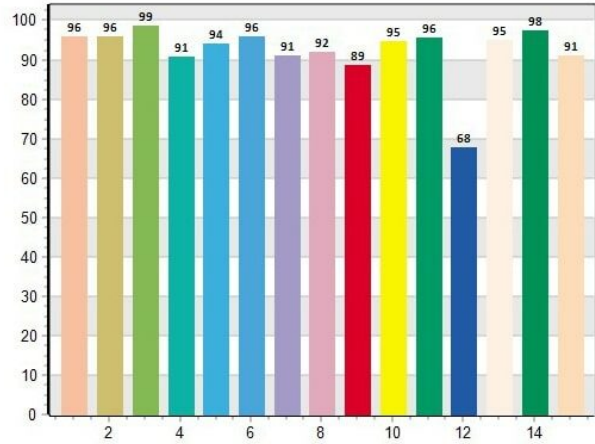

## Gemini 2X1 Hard RGBWW LED Panel (Pole-Operated Yoke, UK Power Cable)

**SKU:** 940-2211

- The most powerful 2x1 panel
- 23,000 lux at 10ft/3m (5600°K)
- Ultra-light and domed diffusers included
- Extended CCT range: 2,700-10,000K
- Color accuracy: CRI: 95, TLCI: 97
- Full RGBWW color gamut mixing
- CCT, HSI and XY control profiles
- Weight: 25.3lbs / 11.5 kg
- Flicker-free dimming at any frame rate
- Integrated DMX, RDM and CRMX

## TECHNICAL SPECIFICATIONS

<b>Range</b>	2x1 LED Panels
<b>Color Temperature</b>	RGBWW
<b>Beam Angle</b>	20 to 100
<b>Comparative Output</b>	23000 lux Daylight at 10ft/3m, 20000 Tungsten at 10ft/3m
<b>CRI Daylight</b>	95
<b>CRI Tungsten</b>	95
<b>Width</b>	63.4 cm   24.96 in
<b>Height</b>	32 cm   12.6 in
<b>Depth</b>	17.6 cm   6.93 in
<b>Weight</b>	11.5 kg   25.35 lb
<b>Gel Filter</b>	Optional Daylight or Tungsten source
<b>Max Power Draw</b>	500W
<b>Optics</b>	Ultra Light diffusion panel, Domed diffusion panel
<b>Remote Control</b>	Built-in Wired DMX (RJ-45 and XLR5) / Wireless DMX (LumenRadio) Module / Bluetooth Module
<b>Battery Option</b>	Optional battery bracket (not included)
<b>Wireless</b>	Yes
<b>Mounting Method</b>	Junior Pin
<b>Rear LCD Screen</b>	Yes
<b>IP Rating</b>	IP20
<b>Field Angle</b>	156

# COLOR CHARTS

■ Spectrum

■ CRI

■ General Color Rendition

■ General Color Rendition

■ Spectrum

■ CRI: