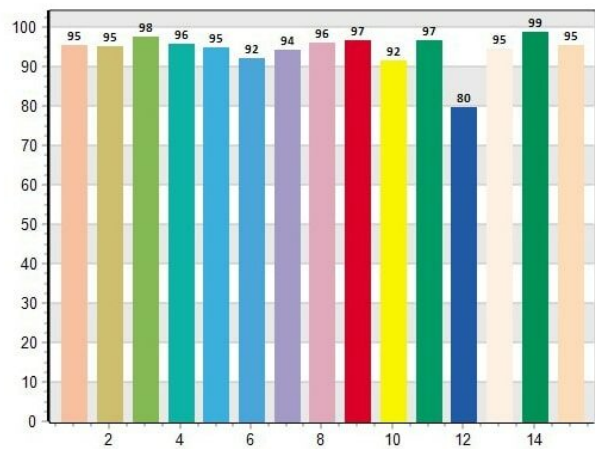

## Gemini 2X1 Hard RGBWW LED Panel (Pole-Operated Yoke, UK Power Cable)

**SKU:** 940-2211

- The most powerful 2x1 panel
- 23,000 lux at 10ft/3m (5600°K)
- Ultra-light and domed diffusers included
- Extended CCT range: 2,700-10,000K
- Color accuracy: CRI: 95, TLCI: 97
- Full RGBWW color gamut mixing
- CCT, HSI and XY control profiles
- Weight: 25.3lbs / 11.5 kg
- Flicker-free dimming at any frame rate
- Integrated DMX, RDM and CRMX

# COLOR CHARTS

■ Spectrum

■ CRI

■ General Color Rendition

■ General Color Rendition

■ Spectrum

■ CRI: