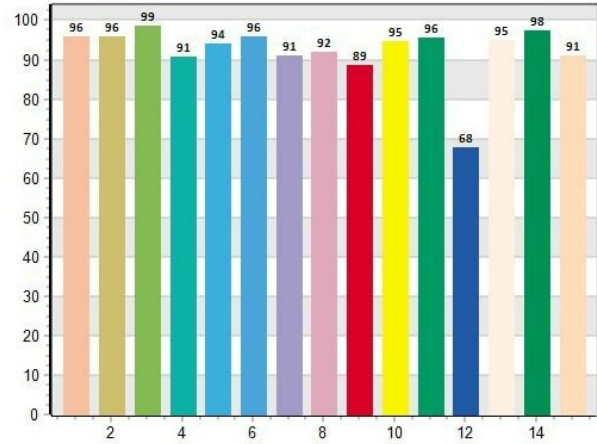

Gemini 2X1 Hard RGBWW LED Panel (Pole-Operated Yoke, US Power Cable)

SKU: 940-2311

- The most powerful 2x1 panel
- 23,000 lux at 10ft/3m (5600°K)
- Ultra-light and domed diffusers included
- Extended CCT range: 2,700-10,000K
- Color accuracy: CRI: 95, TLCI: 97
- Full RGBWW color gamut mixing
- CCT, HSI and XY control profiles
- Weight: 25.3lbs / 11.5 kg
- Flicker-free dimming at any frame rate
- Integrated DMX, RDM and CRMX

TECHNICAL SPECIFICATIONS

| | |
|---------------------------|-------------------------------------------------------------------------------------------|
| Range | 2x1 LED Panels |
| Color Temperature | RGBWW |
| Beam Angle | 20 to 100 |
| Comparative Output | 23000 lux Daylight at 10ft/3m, 20000 Tungsten at 10ft/3m |
| CRI Daylight | 95 |
| CRI Tungsten | 95 |
| Width | 63.4 cm 24.96 in |
| Height | 32 cm 12.6 in |
| Depth | 17.6 cm 6.93 in |
| Weight | 11.5 kg 25.35 lb |
| Gel Filter | Optional Daylight or Tungsten source |
| Max Power Draw | 500W |
| Optics | Ultra Light diffusion panel, Domed diffusion panel |
| Remote Control | Built-in Wired DMX (RJ-45 and XLR5) / Wireless DMX (LumenRadio) Module / Bluetooth Module |
| Battery Option | Optional battery bracket (not included) |
| Wireless | Yes |
| Mounting Method | Junior Pin |
| Rear LCD Screen | Yes |
| IP Rating | IP20 |
| Field Angle | 156 |

IN THE BOX

- Litepanels Gemini 2×1 Hard RGBWW Fixture with integrated power supply
- Pole-Operated Yoke with Junior Pin
- US Power Cable
- Ultra Light Diffusion
- Domed Diffusion

COLOR CHARTS

■ Spectrum

■ CRI

■ General Color Rendition

■ General Color Rendition

■ Spectrum

■ CRI:

YOU MAY ALSO LIKE...

Gemini 1x1 Hard RGBWW LED Panel (Pole-Operated Yoke, Bare Ends)

Gemini 1x1 Hard RGBWW LED Panel (Standard Yoke, EU Power Cable)