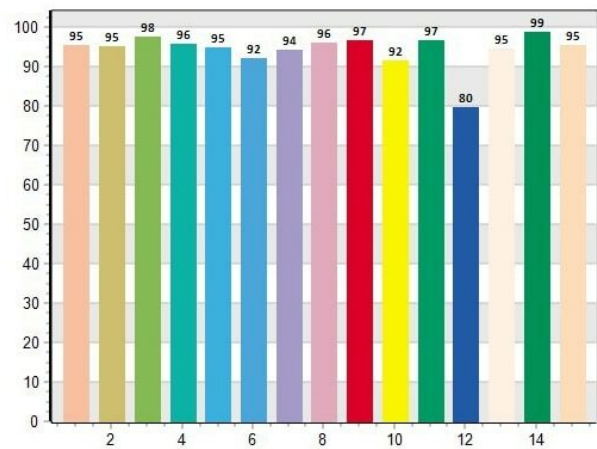

Gemini 2X1 Hard RGBWW LED Panel (Pole-Operated Yoke, US Power Cable)

SKU: 940-2311

- The most powerful 2x1 panel
- 23,000 lux at 10ft/3m (5600°K)
- Ultra-light and domed diffusers included
- Extended CCT range: 2,700-10,000K
- Color accuracy: CRI: 95, TLCI: 97
- Full RGBWW color gamut mixing
- CCT, HSI and XY control profiles
- Weight: 25.3lbs / 11.5 kg
- Flicker-free dimming at any frame rate
- Integrated DMX, RDM and CRMX

TECHNICAL SPECIFICATIONS

| | |
|---------------------------|-------------------------------------------------------------------------------------------|
| Range | 2x1 LED Panels |
| Color Temperature | RGBWW |
| Beam Angle | 20 to 100 |
| Comparative Output | 23000 lux Daylight at 10ft/3m, 20000 Tungsten at 10ft/3m |
| CRI Daylight | 95 |
| CRI Tungsten | 95 |
| Width | 63.4 cm 24.96 in |
| Height | 32 cm 12.6 in |
| Depth | 17.6 cm 6.93 in |
| Weight | 11.5 kg 25.35 lb |
| Gel Filter | Optional Daylight or Tungsten source |
| Max Power Draw | 500W |
| Optics | Ultra Light diffusion panel, Domed diffusion panel |
| Remote Control | Built-in Wired DMX (RJ-45 and XLR5) / Wireless DMX (LumenRadio) Module / Bluetooth Module |
| Battery Option | Optional battery bracket (not included) |
| Wireless | Yes |
| Mounting Method | Junior Pin |
| Rear LCD Screen | Yes |
| IP Rating | IP20 |
| Field Angle | 156 |

■ General Color Rendition

■ General Color Rendition

■ Spectrum

■ CRI:

YOU MAY ALSO LIKE...

Gemini 1x1 Hard RGBWW LED Panel (Pole-Operated Yoke, Bare Ends)

Gemini 1x1 Hard RGBWW LED Panel (Standard Yoke, EU Power Cable)