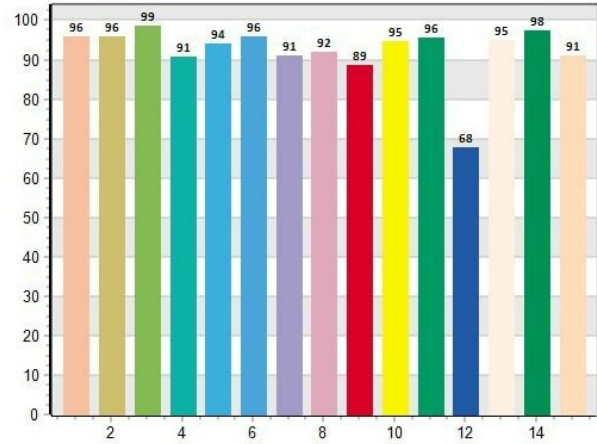

## Gemini 2X1 Hard RGBWW LED Panel (Standard Yoke, Bare Ends)

SKU: 940-2401

- The most powerful 2x1 panel
- 23,000 lux at 10ft/3m (5600°K)
- Ultra-light and domed diffusers included
- Extended CCT range: 2,700-10,000K
- Color accuracy: CRI: 95, TLCI: 97
- Full RGBWW color gamut mixing
- CCT, HSI and XY control profiles
- Weight: 25.3lbs / 11.5 kg
- Flicker-free dimming at any frame rate
- Integrated DMX, RDM and CRMX

## TECHNICAL SPECIFICATIONS

<b>Range</b>	2x1 LED Panels
<b>Color Temperature</b>	RGBWW
<b>Beam Angle</b>	20 to 100
<b>Comparative Output</b>	23000 lux Daylight at 10ft/3m, 20000 Tungsten at 10ft/3m
<b>CRI Daylight</b>	95
<b>CRI Tungsten</b>	95
<b>Width</b>	63.4 cm   24.96 in
<b>Height</b>	32 cm   12.6 in
<b>Depth</b>	17.6 cm   6.93 in
<b>Weight</b>	11.5 kg   25.35 lb
<b>Gel Filter</b>	Optional Daylight or Tungsten source
<b>Max Power Draw</b>	500W
<b>Optics</b>	Ultra Light diffusion panel, Domed diffusion panel
<b>Remote Control</b>	Built-in Wired DMX (RJ-45 and XLR5) / Wireless DMX (LumenRadio) Module / Bluetooth Module
<b>Battery Option</b>	Optional battery bracket (not included)
<b>Wireless</b>	Yes
<b>Mounting Method</b>	Junior Pin
<b>Rear LCD Screen</b>	Yes
<b>IP Rating</b>	IP20
<b>Field Angle</b>	156

# COLOR CHARTS

■ Spectrum

■ CRI

■ General Color Rendition

■ General Color Rendition

■ Spectrum

■ CRI: