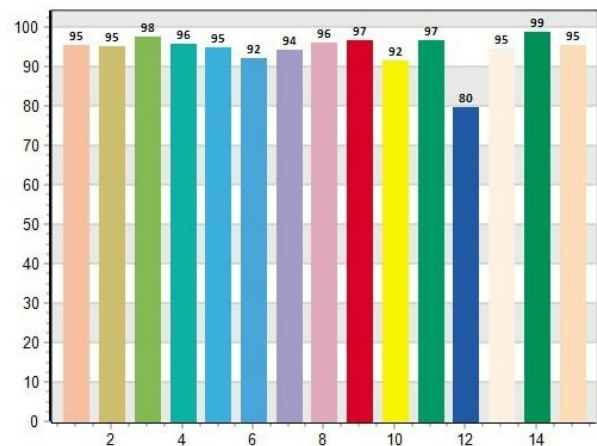

## Gemini 2X1 Hard RGBWW LED Panel (Standard Yoke, Bare Ends)

SKU: 940-2401

- The most powerful 2x1 panel
- 23,000 lux at 10ft/3m (5600°K)
- Ultra-light and domed diffusers included
- Extended CCT range: 2,700-10,000K
- Color accuracy: CRI: 95, TLCI: 97
- Full RGBWW color gamut mixing
- CCT, HSI and XY control profiles
- Weight: 25.3lbs / 11.5 kg
- Flicker-free dimming at any frame rate
- Integrated DMX, RDM and CRMX

# COLOR CHARTS

■ Spectrum

■ CRI

■ General Color Rendition

■ General Color Rendition

■ Spectrum

■ CRI: