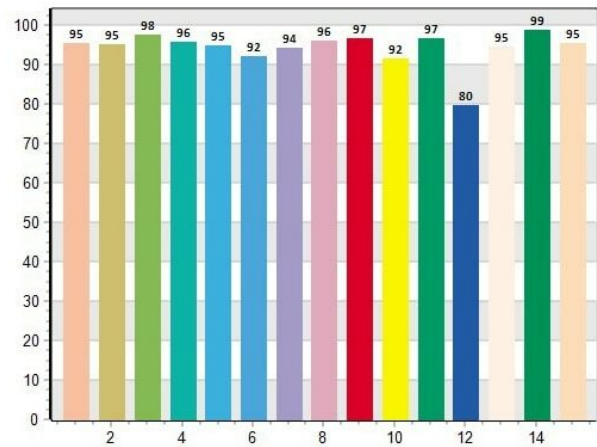

## Gemini 2X1 Hard RGBWW LED Panel (Standard Yoke, EU Power Cable)

SKU: 940-2101

- The most powerful 2x1 panel
- 23,000 lux at 10ft/3m (5600°K)
- Ultra-light and domed diffusers included
- Extended CCT range: 2,700-10,000K
- Color accuracy: CRI: 95, TLCI: 97
- Full RGBWW color gamut mixing
- CCT, HSI and XY control profiles
- Weight: 25.3lbs / 11.5 kg
- Flicker-free dimming at any frame rate
- Integrated DMX, RDM and CRMX

# COLOR CHARTS

■ Spectrum

■ CRI

■ General Color Rendition

■ General Color Rendition

■ Spectrum

■ CRI: