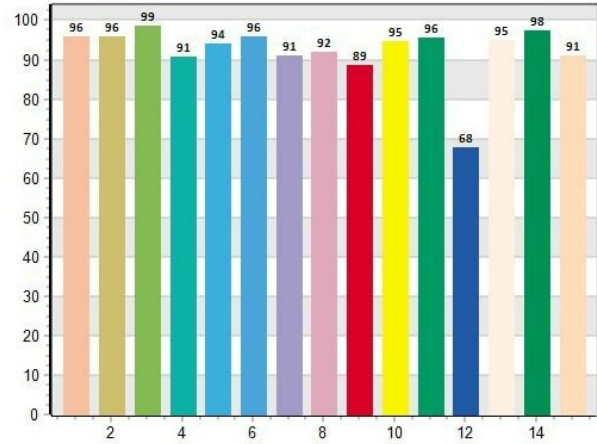

## Gemini 2X1 Hard RGBWW LED Panel (Standard Yoke, EU Power Cable)

SKU: 940-2101

- The most powerful 2x1 panel
- 23,000 lux at 10ft/3m (5600°K)
- Ultra-light and domed diffusers included
- Extended CCT range: 2,700-10,000K
- Color accuracy: CRI: 95, TLCI: 97
- Full RGBWW color gamut mixing
- CCT, HSI and XY control profiles
- Weight: 25.3lbs / 11.5 kg
- Flicker-free dimming at any frame rate
- Integrated DMX, RDM and CRMX

## TECHNICAL SPECIFICATIONS

<b>Range</b>	2x1 LED Panels
<b>Color Temperature</b>	RGBWW
<b>Beam Angle</b>	20 to 100
<b>Comparative Output</b>	23000 lux Daylight at 10ft/3m, 20000 Tungsten at 10ft/3m
<b>CRI Daylight</b>	95
<b>CRI Tungsten</b>	95
<b>Width</b>	63.4 cm   24.96 in
<b>Height</b>	32 cm   12.6 in
<b>Depth</b>	17.6 cm   6.93 in
<b>Weight</b>	11.5 kg   25.35 lb
<b>Gel Filter</b>	Optional Daylight or Tungsten source
<b>Max Power Draw</b>	500W
<b>Optics</b>	Ultra Light diffusion panel, Domed diffusion panel
<b>Remote Control</b>	Built-in Wired DMX (RJ-45 and XLR5) / Wireless DMX (LumenRadio) Module / Bluetooth Module
<b>Battery Option</b>	Optional battery bracket (not included)
<b>Wireless</b>	Yes
<b>Mounting Method</b>	Junior Pin
<b>Rear LCD Screen</b>	Yes
<b>IP Rating</b>	IP20
<b>Field Angle</b>	156

# COLOR CHARTS

■ Spectrum

■ CRI

■ General Color Rendition

■ General Color Rendition

■ Spectrum

■ CRI: