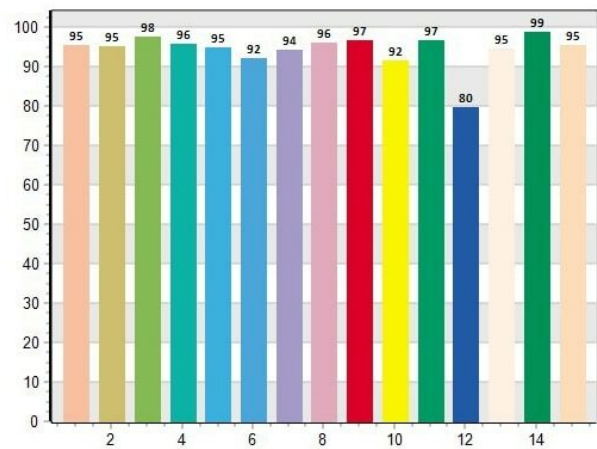

Gemini 2X1 Hard RGBWW LED Panel (Standard Yoke, UK Power Cable)

SKU: 940-2201

- The most powerful 2x1 panel
- 23,000 lux at 10ft/3m (5600°K)
- Ultra-light and domed diffusers included
- Extended CCT range: 2,700-10,000K
- Color accuracy: CRI: 95, TLCI: 97
- Full RGBWW color gamut mixing
- CCT, HSI and XY control profiles
- Weight: 25.3lbs / 11.5 kg
- Flicker-free dimming at any frame rate
- Integrated DMX, RDM and CRMX

TECHNICAL SPECIFICATIONS

Range	2x1 LED Panels
Color Temperature	RGBWW
Beam Angle	20 to 100
Comparative Output	23000 lux Daylight at 10ft/3m, 20000 Tungsten at 10ft/3m
CRI Daylight	95
CRI Tungsten	95
Width	63.4 cm 24.96 in
Height	32 cm 12.6 in
Depth	17.6 cm 6.93 in
Weight	11.5 kg 25.35 lb
Gel Filter	Optional Daylight or Tungsten source
Max Power Draw	500W
Optics	Ultra Light diffusion panel, Domed diffusion panel
Remote Control	Built-in Wired DMX (RJ-45 and XLR5) / Wireless DMX (LumenRadio) Module / Bluetooth Module
Battery Option	Optional battery bracket (not included)
Wireless	Yes
Mounting Method	Junior Pin
Rear LCD Screen	Yes
IP Rating	IP20
Field Angle	156

IN THE BOX

- Litepanels Gemini 2×1 Hard RGBWW Fixture with integrated power supply
- Standard Yoke with Junior Pin
- UK Power Cable
- Ultra Light Diffusion
- Domed Diffusion

COLOR CHARTS

■ Spectrum

■ CRI

■ General Color Rendition

■ General Color Rendition

■ Spectrum

■ CRI:

YOU MAY ALSO LIKE...

[Gemini 1x1 Hard RGBWW LED Panel \(Pole-Operated Yoke, Bare Ends\)](#)

[Gemini 1x1 Hard RGBWW LED Panel \(Standard Yoke, EU Power Cable\)](#)