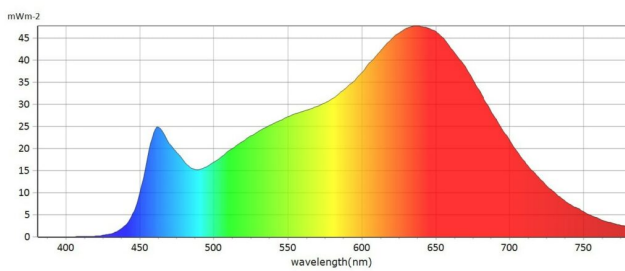

COLOR CHARTS

■ Spectrum