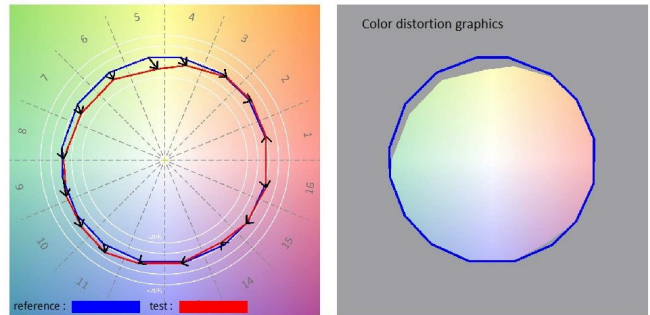

■ General Color Rendition