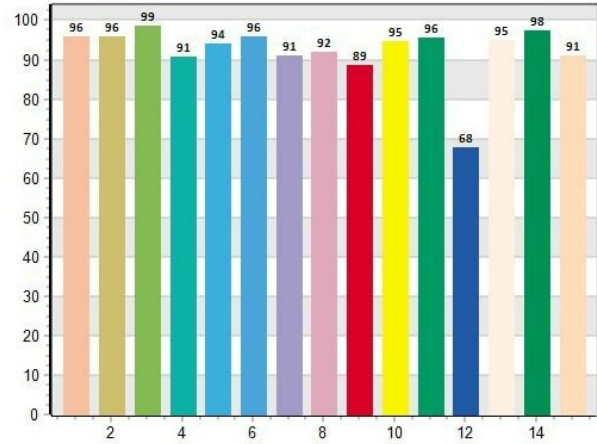

Gemini 2X1 Hard RGBWW LED Panel (Standard Yoke, UK Power Cable)

SKU: 940-2201

- The most powerful 2x1 panel
- 23,000 lux at 10ft/3m (5600°K)
- Ultra-light and domed diffusers included
- Extended CCT range: 2,700-10,000K
- Color accuracy: CRI: 95, TLCI: 97
- Full RGBWW color gamut mixing
- CCT, HSI and XY control profiles
- Weight: 25.3lbs / 11.5 kg
- Flicker-free dimming at any frame rate
- Integrated DMX, RDM and CRMX

TECHNICAL SPECIFICATIONS

Range	2x1 LED Panels
Color Temperature	RGBWW
Beam Angle	20 to 100
Comparative Output	23000 lux Daylight at 10ft/3m, 20000 Tungsten at 10ft/3m
CRI Daylight	95
CRI Tungsten	95
Width	63.4 cm 24.96 in
Height	32 cm 12.6 in
Depth	17.6 cm 6.93 in
Weight	11.5 kg 25.35 lb
Gel Filter	Optional Daylight or Tungsten source
Max Power Draw	500W
Optics	Ultra Light diffusion panel, Domed diffusion panel
Remote Control	Built-in Wired DMX (RJ-45 and XLR5) / Wireless DMX (LumenRadio) Module / Bluetooth Module
Battery Option	Optional battery bracket (not included)
Wireless	Yes
Mounting Method	Junior Pin
Rear LCD Screen	Yes
IP Rating	IP20
Field Angle	156

IN THE BOX

- Litepanels Gemini 2×1 Hard RGBWW Fixture with integrated power supply
- Standard Yoke with Junior Pin
- UK Power Cable
- Ultra Light Diffusion
- Domed Diffusion

COLOR CHARTS

■ Spectrum

■ CRI

■ General Color Rendition

■ General Color Rendition

■ Spectrum

■ CRI:

YOU MAY ALSO LIKE...

[Gemini 1x1 Hard RGBWW LED Panel \(Pole-Operated Yoke, Bare Ends\)](#)

[Gemini 1x1 Hard RGBWW LED Panel \(Standard Yoke, EU Power Cable\)](#)