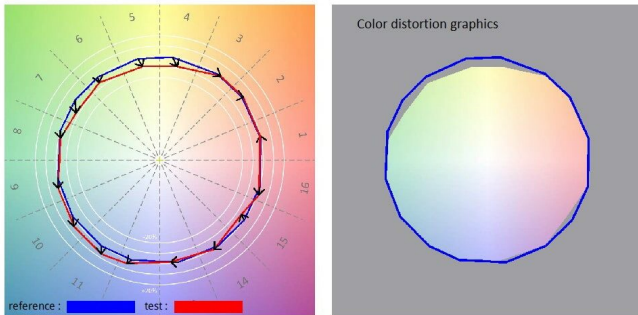

■ General Color Rendition