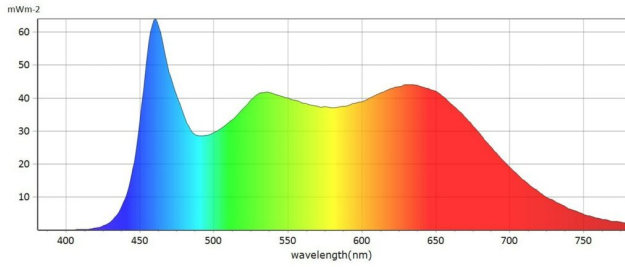

COLOR CHARTS

■ Spectrum