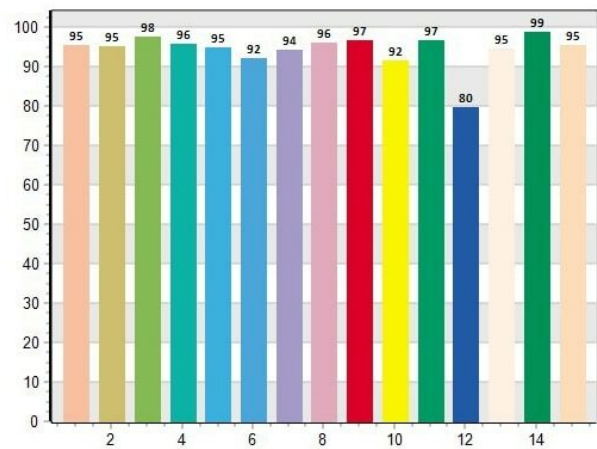

Gemini 2X1 Hard RGBWW LED Panel (Standard Yoke, US Power Cable)

SKU: 940-2301

- The most powerful 2x1 panel
- 23,000 lux at 10ft/3m (5600°K)
- Ultra-light and domed diffusers included
- Extended CCT range: 2,700-10,000K
- Color accuracy: CRI: 95, TLCI: 97
- Full RGBWW color gamut mixing
- CCT, HSI and XY control profiles
- Weight: 25.3lbs / 11.5 kg
- Flicker-free dimming at any frame rate
- Integrated DMX, RDM and CRMX

TECHNICAL SPECIFICATIONS

Range	2x1 LED Panels
Color Temperature	RGBWW
Beam Angle	20 to 100
Comparative Output	23000 lux Daylight at 10ft/3m, 20000 Tungsten at 10ft/3m
CRI Daylight	95
CRI Tungsten	95
Width	63.4 cm 24.96 in
Height	32 cm 12.6 in
Depth	17.6 cm 6.93 in
Weight	11.5 kg 25.35 lb
Gel Filter	Optional Daylight or Tungsten source
Max Power Draw	500W
Optics	Ultra Light diffusion panel, Domed diffusion panel
Remote Control	Built-in Wired DMX (RJ-45 and XLR5) / Wireless DMX (LumenRadio) Module / Bluetooth Module
Battery Option	Optional battery bracket (not included)
Wireless	Yes
Mounting Method	Junior Pin
Rear LCD Screen	Yes
IP Rating	IP20
Field Angle	156

IN THE BOX

- Litepanels Gemini 2×1 Hard RGBWW Fixture with integrated power supply
- Standard Yoke with Junior Pin
- US Power Cable
- Ultra Light Diffusion
- Domed Diffusion

COLOR CHARTS

■ Spectrum

■ CRI

■ General Color Rendition

■ General Color Rendition

■ Spectrum

■ CRI:

YOU MAY ALSO LIKE...

[Gemini 1x1 Hard RGBWW LED Panel \(Pole-Operated Yoke, Bare Ends\)](#)

[Gemini 1x1 Hard RGBWW LED Panel \(Standard Yoke, EU Power Cable\)](#)