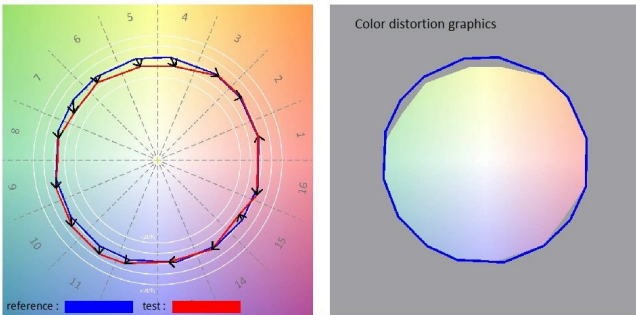

■ General Color Rendition