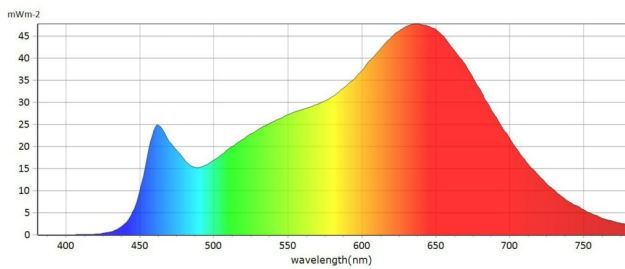

COLOR CHARTS

■ Spectrum