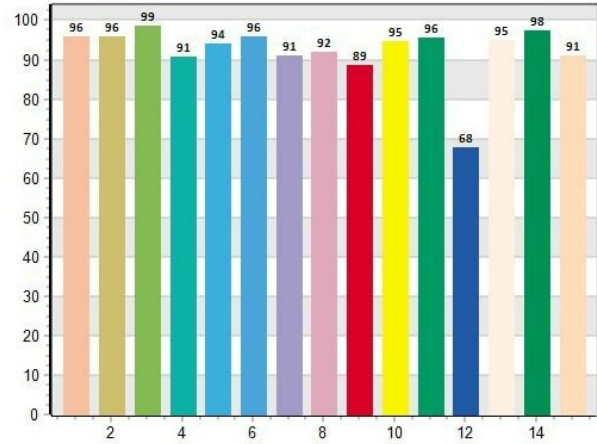

Gemini 2X1 Hard RGBWW LED Panel (Standard Yoke, US Power Cable)

SKU: 940-2301

- The most powerful 2x1 panel
- 23,000 lux at 10ft/3m (5600°K)
- Ultra-light and domed diffusers included
- Extended CCT range: 2,700-10,000K
- Color accuracy: CRI: 95, TLCI: 97
- Full RGBWW color gamut mixing
- CCT, HSI and XY control profiles
- Weight: 25.3lbs / 11.5 kg
- Flicker-free dimming at any frame rate
- Integrated DMX, RDM and CRMX

TECHNICAL SPECIFICATIONS

Range	2x1 LED Panels
Color Temperature	RGBWW
Beam Angle	20 to 100
Comparative Output	23000 lux Daylight at 10ft/3m, 20000 Tungsten at 10ft/3m
CRI Daylight	95
CRI Tungsten	95
Width	63.4 cm 24.96 in
Height	32 cm 12.6 in
Depth	17.6 cm 6.93 in
Weight	11.5 kg 25.35 lb
Gel Filter	Optional Daylight or Tungsten source
Max Power Draw	500W
Optics	Ultra Light diffusion panel, Domed diffusion panel
Remote Control	Built-in Wired DMX (RJ-45 and XLR5) / Wireless DMX (LumenRadio) Module / Bluetooth Module
Battery Option	Optional battery bracket (not included)
Wireless	Yes
Mounting Method	Junior Pin
Rear LCD Screen	Yes
IP Rating	IP20
Field Angle	156

IN THE BOX

- Litepanels Gemini 2×1 Hard RGBWW Fixture with integrated power supply
- Standard Yoke with Junior Pin
- US Power Cable
- Ultra Light Diffusion
- Domed Diffusion

COLOR CHARTS

■ Spectrum

■ CRI

■ General Color Rendition

■ General Color Rendition

■ Spectrum

■ CRI:

YOU MAY ALSO LIKE...

[Gemini 1x1 Hard RGBWW LED Panel \(Pole-Operated Yoke, Bare Ends\)](#)

[Gemini 1x1 Hard RGBWW LED Panel \(Standard Yoke, EU Power Cable\)](#)