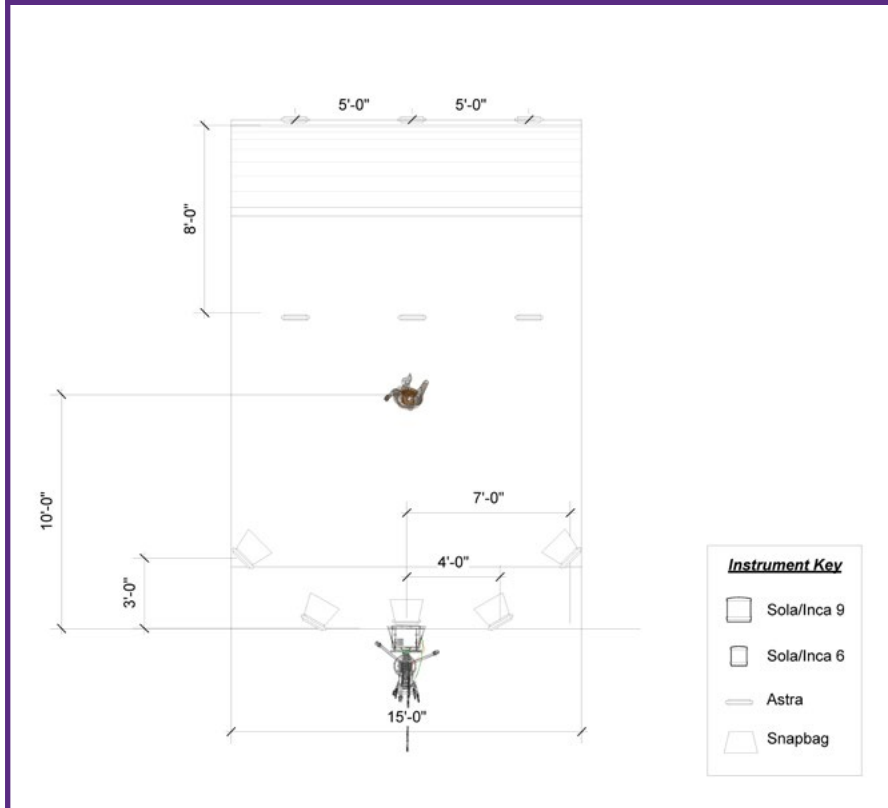

CHROMA KEY SCREEN

WITH 1 TALENT POSITION

PLAN VIEW

SECTION VIEW