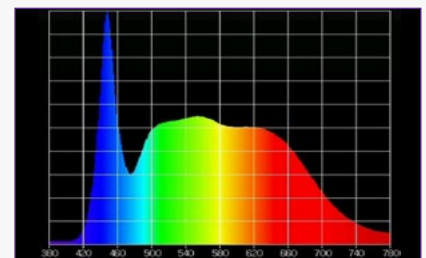

Perfect light instantly available

Every color at your fingertips.

Total control of light with four lighting modes; CCT Mode for true Daylight and Tungsten with fine tuning; HSI Mode to create any color in the 360° color wheel; Gel Mode to quickly dial up many popular gels, and Effects Mode for a dazzling array of creative lighting effects at your fingertips.

GEMINI SPECS

- Voltage Range:** 100-240VAC, 13-28VDC
- Power Consumption:** 200W (nominal)
- LED Technology:** RGBWW
- Color Temperature:** 2700-10000K
- Lighting Intensity:** 3.2k @ 10ft / 3m = 557 LUX, 5.6k @ 10ft / 3m = 614 LUX
- CRI / TLCI:** Daylight: 97, Tungsten: 94
- Beam and Field Angle:** 95° / 157°
- Control:** Built-in WIFI, DMX (5 PIN & RJ45), Optional Wireless DMX, Bluetooth, SmartLite Director App
- Color Controls:** Kelvin Temperature, plus/minus green, Hue, Saturation, Intensity, Gel Presets

PHOTOMETRICS Beam Angle 95° / Field Angle 157°

DAYLIGHT	Footcandles	LUX
3.3ft / 1m	513	5526
10ft / 3m	57	614
16ft / 5m	21	221
33ft / 10m	5	55.3
49ft / 15m	2	24.6

TUNGSTEN	Footcandles	LUX
3.3ft / 1m	466	5012
10ft / 3m	52	557
16ft / 5m	19	201
33ft / 10m	5	50.1
49ft / 15m	2	22.3